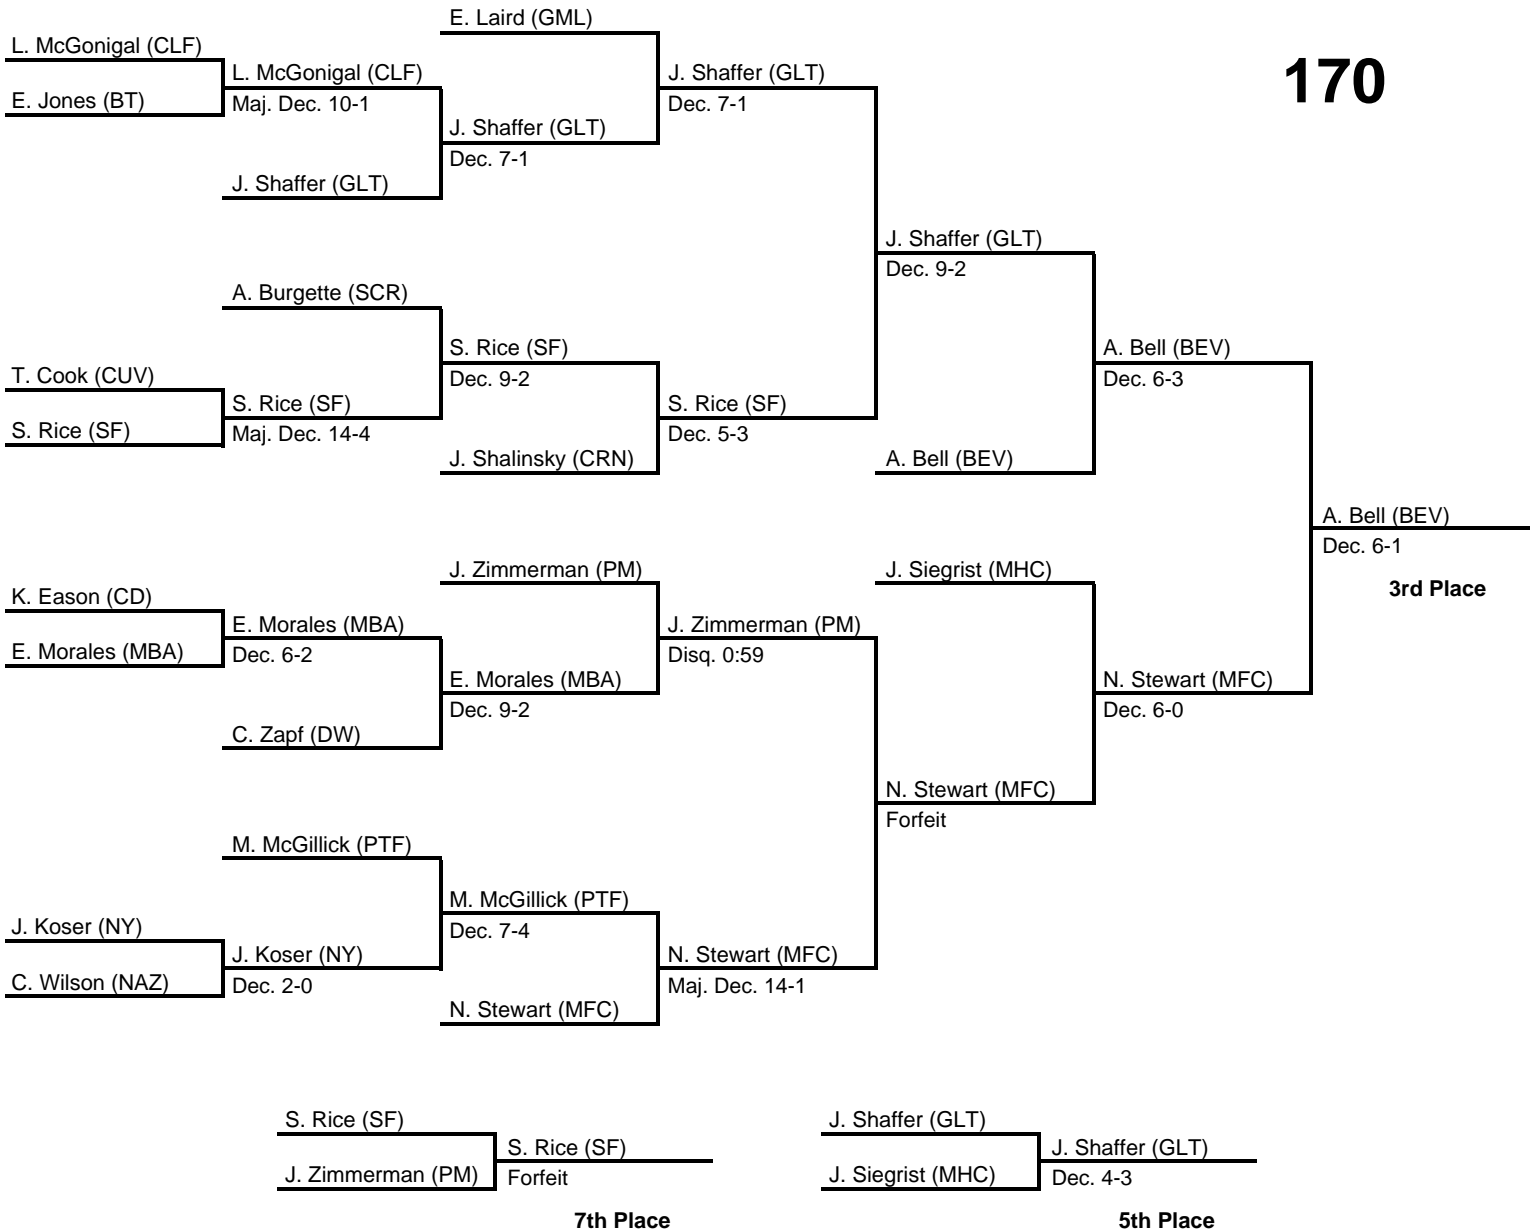

2016 PIAA Class AAA Wrestling Championships

at Giant Center, Hershey, PA -- March 10-12, 2016

results provided by
PA-Wrestling.com

170