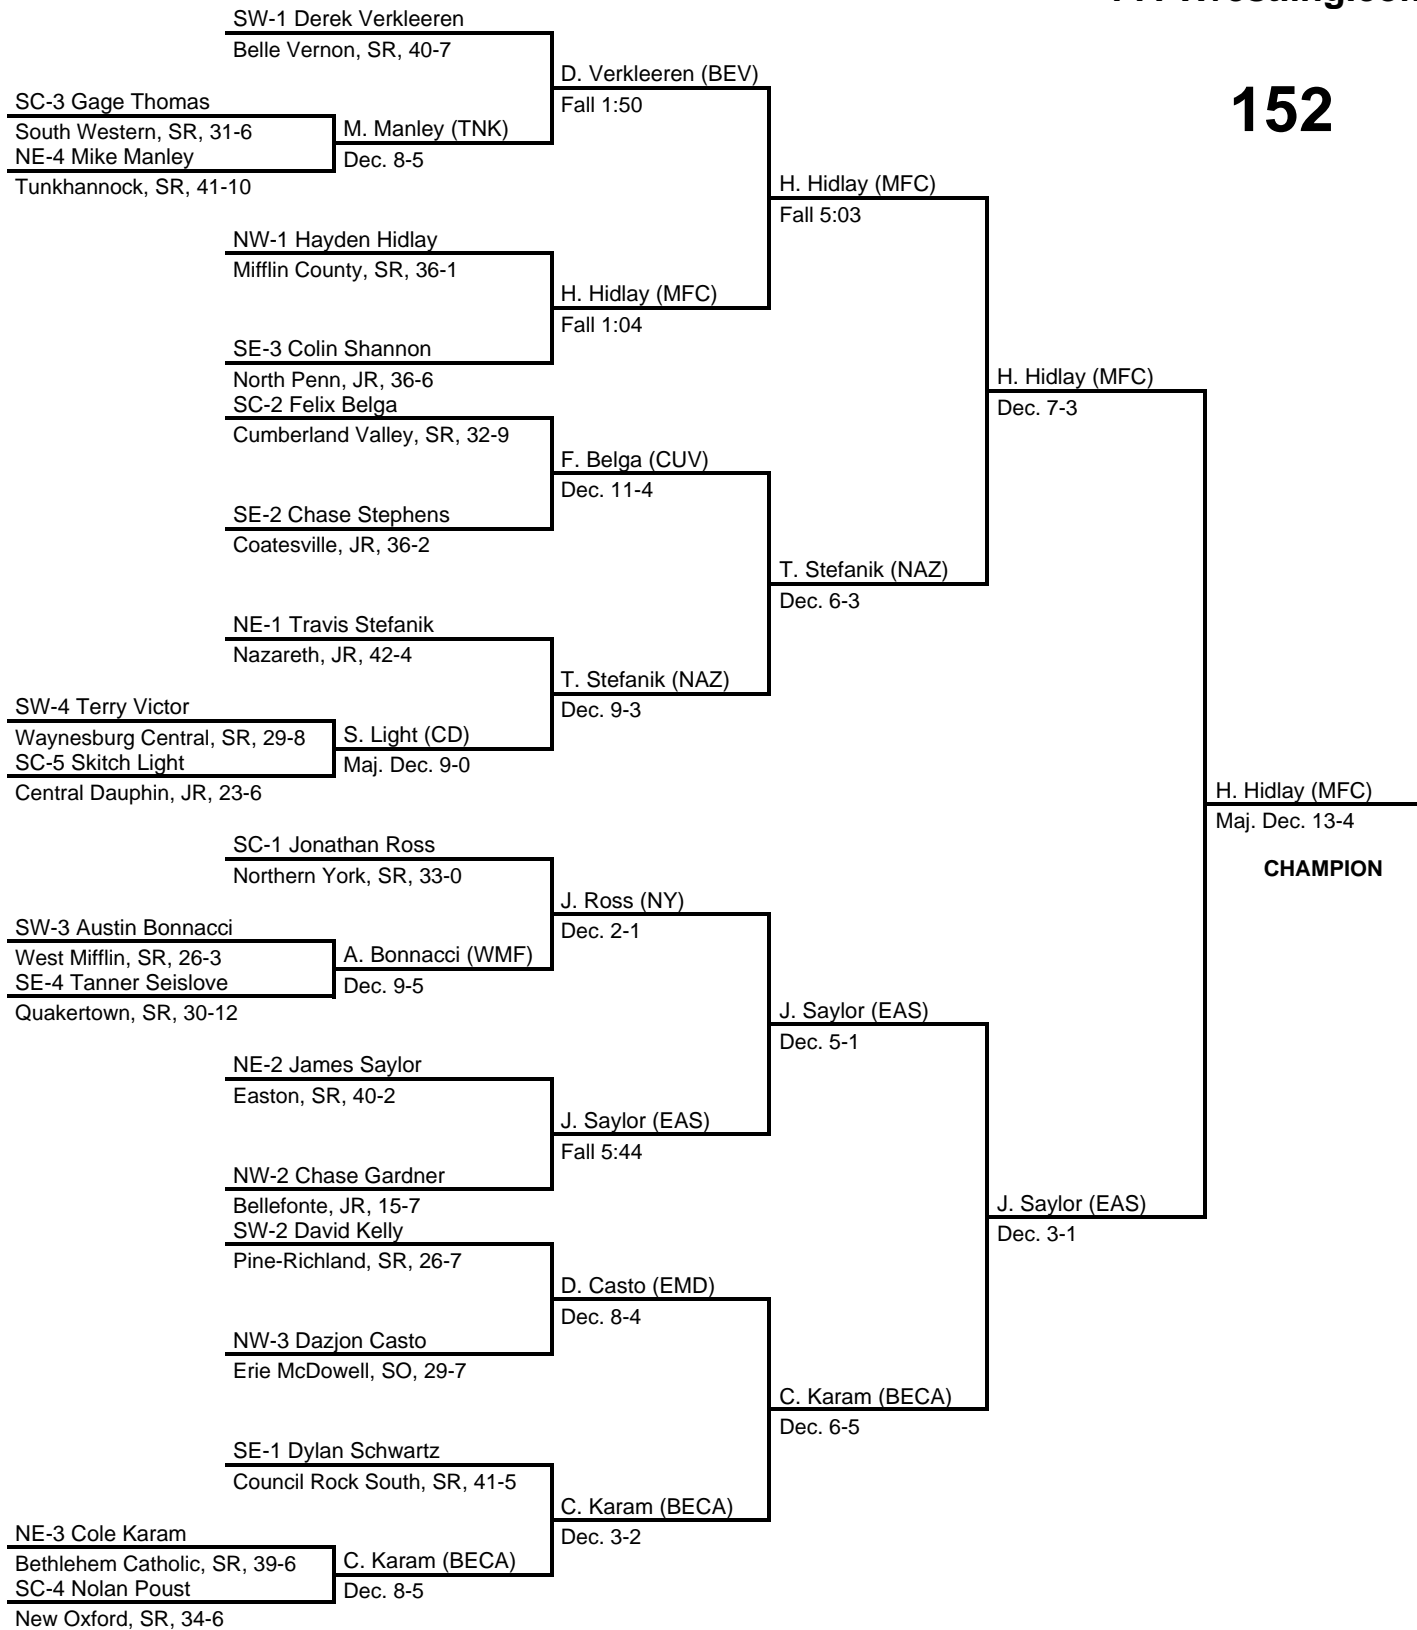

2016 PIAA Class AAA Wrestling Championships

at Giant Center, Hershey, PA -- March 10-12, 2016

results provided by
PA-Wrestling.com

152