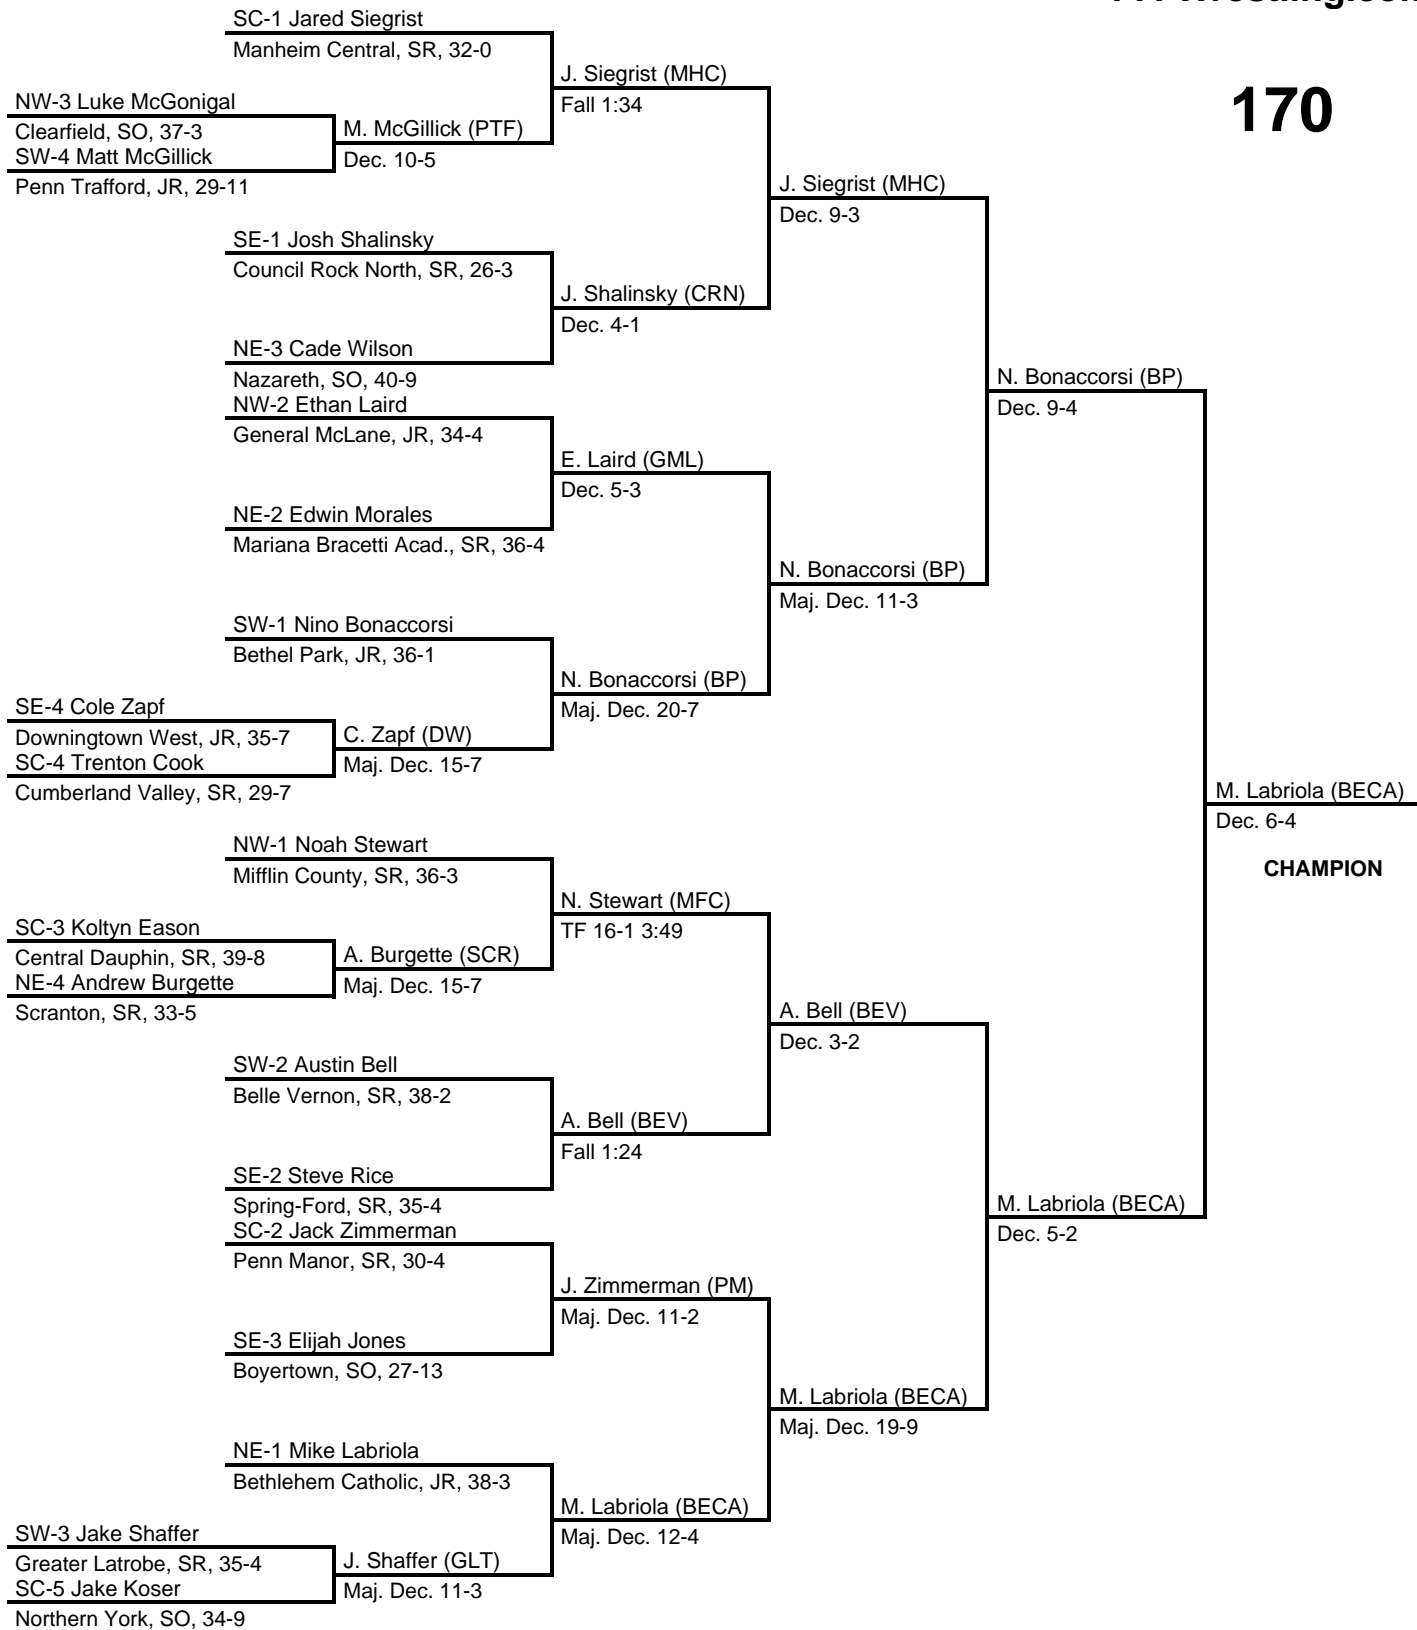

2016 PIAA Class AAA Wrestling Championships

at Giant Center, Hershey, PA -- March 10-12, 2016

results provided by
PA-Wrestling.com

170

CHAMPION