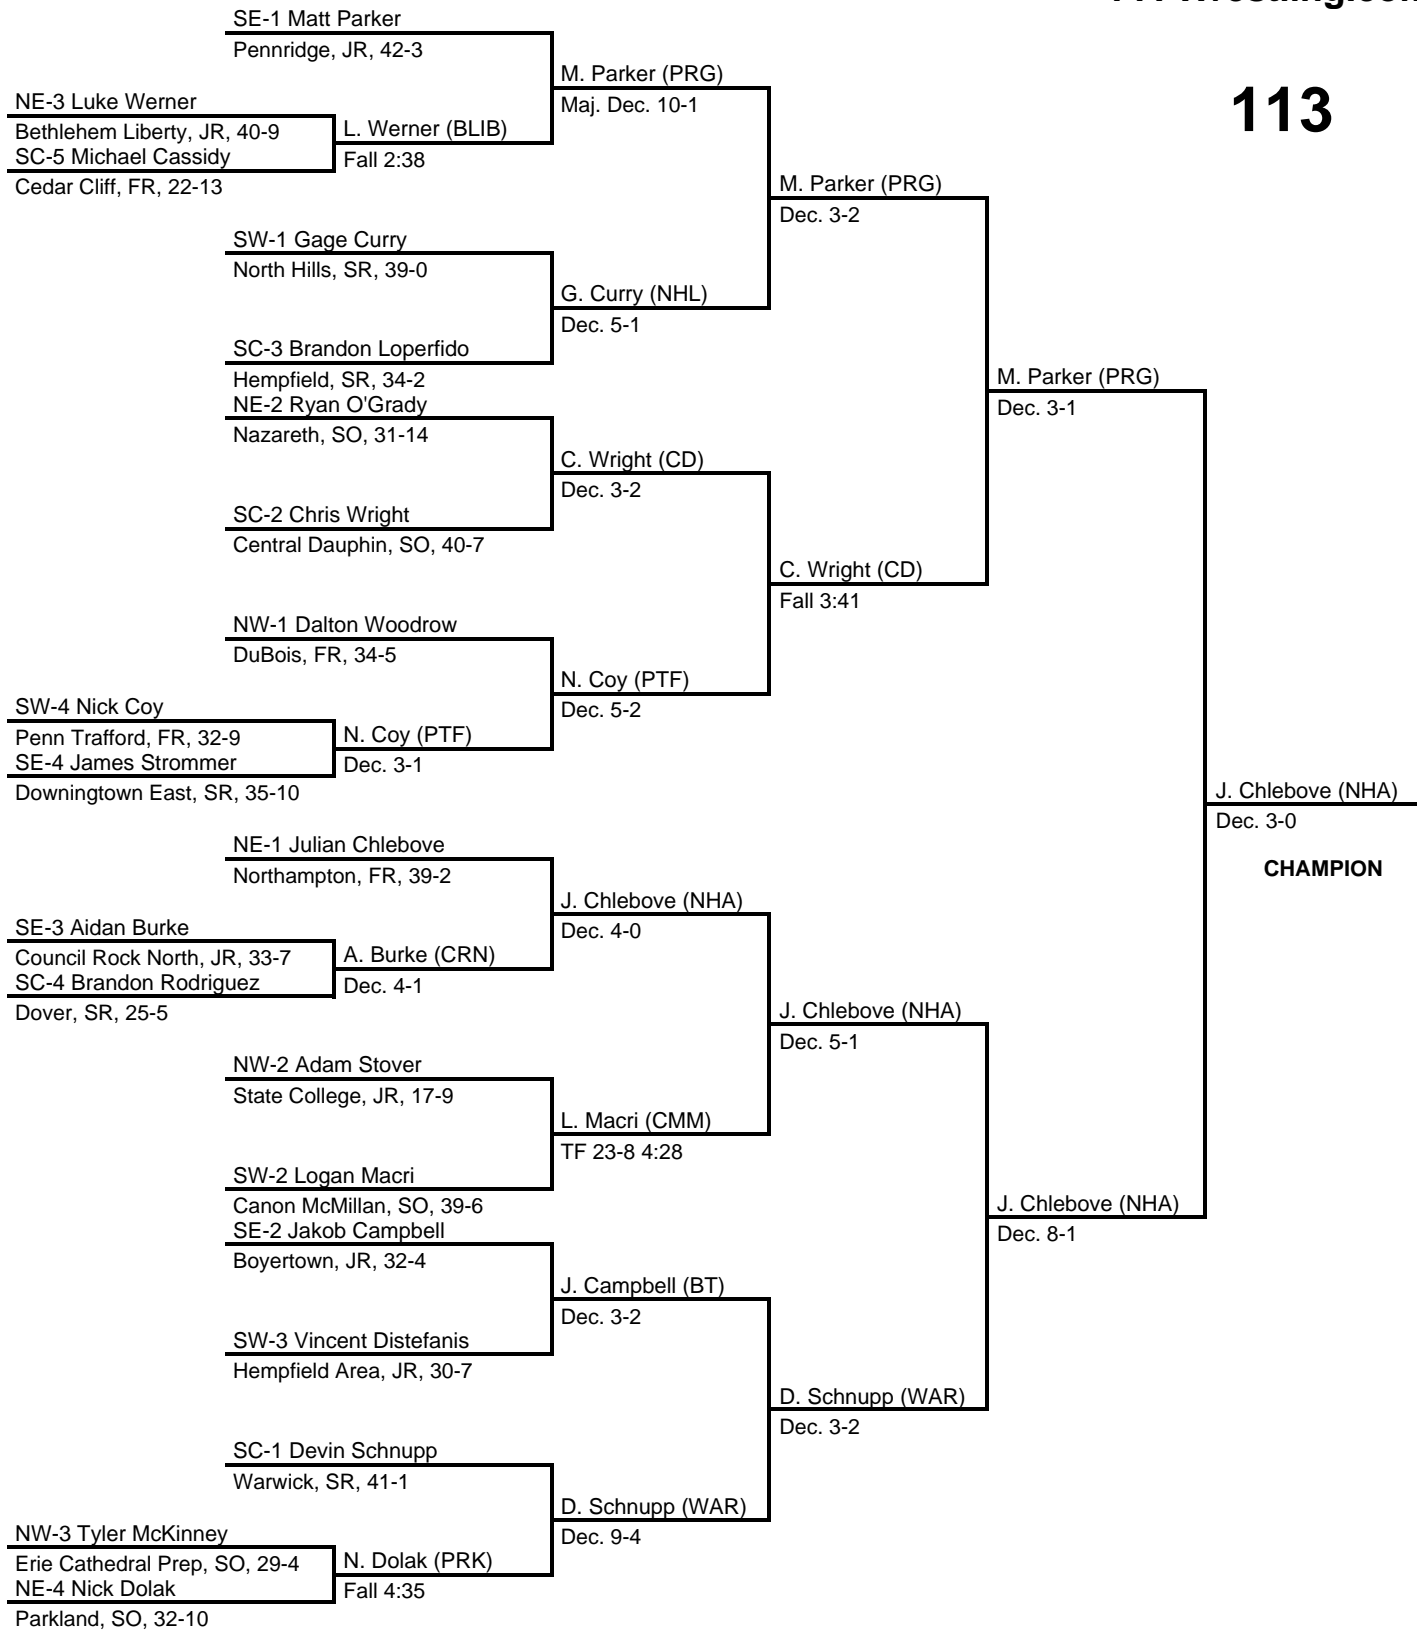

results provided by
PA-Wrestling.com

106

2016 PIAA Class AAA Wrestling Championships

at Giant Center, Hershey, PA -- March 10-12, 2016

results provided by
PA-Wrestling.com

113

CHAMPION

2016 PIAA Class AAA Wrestling Championships