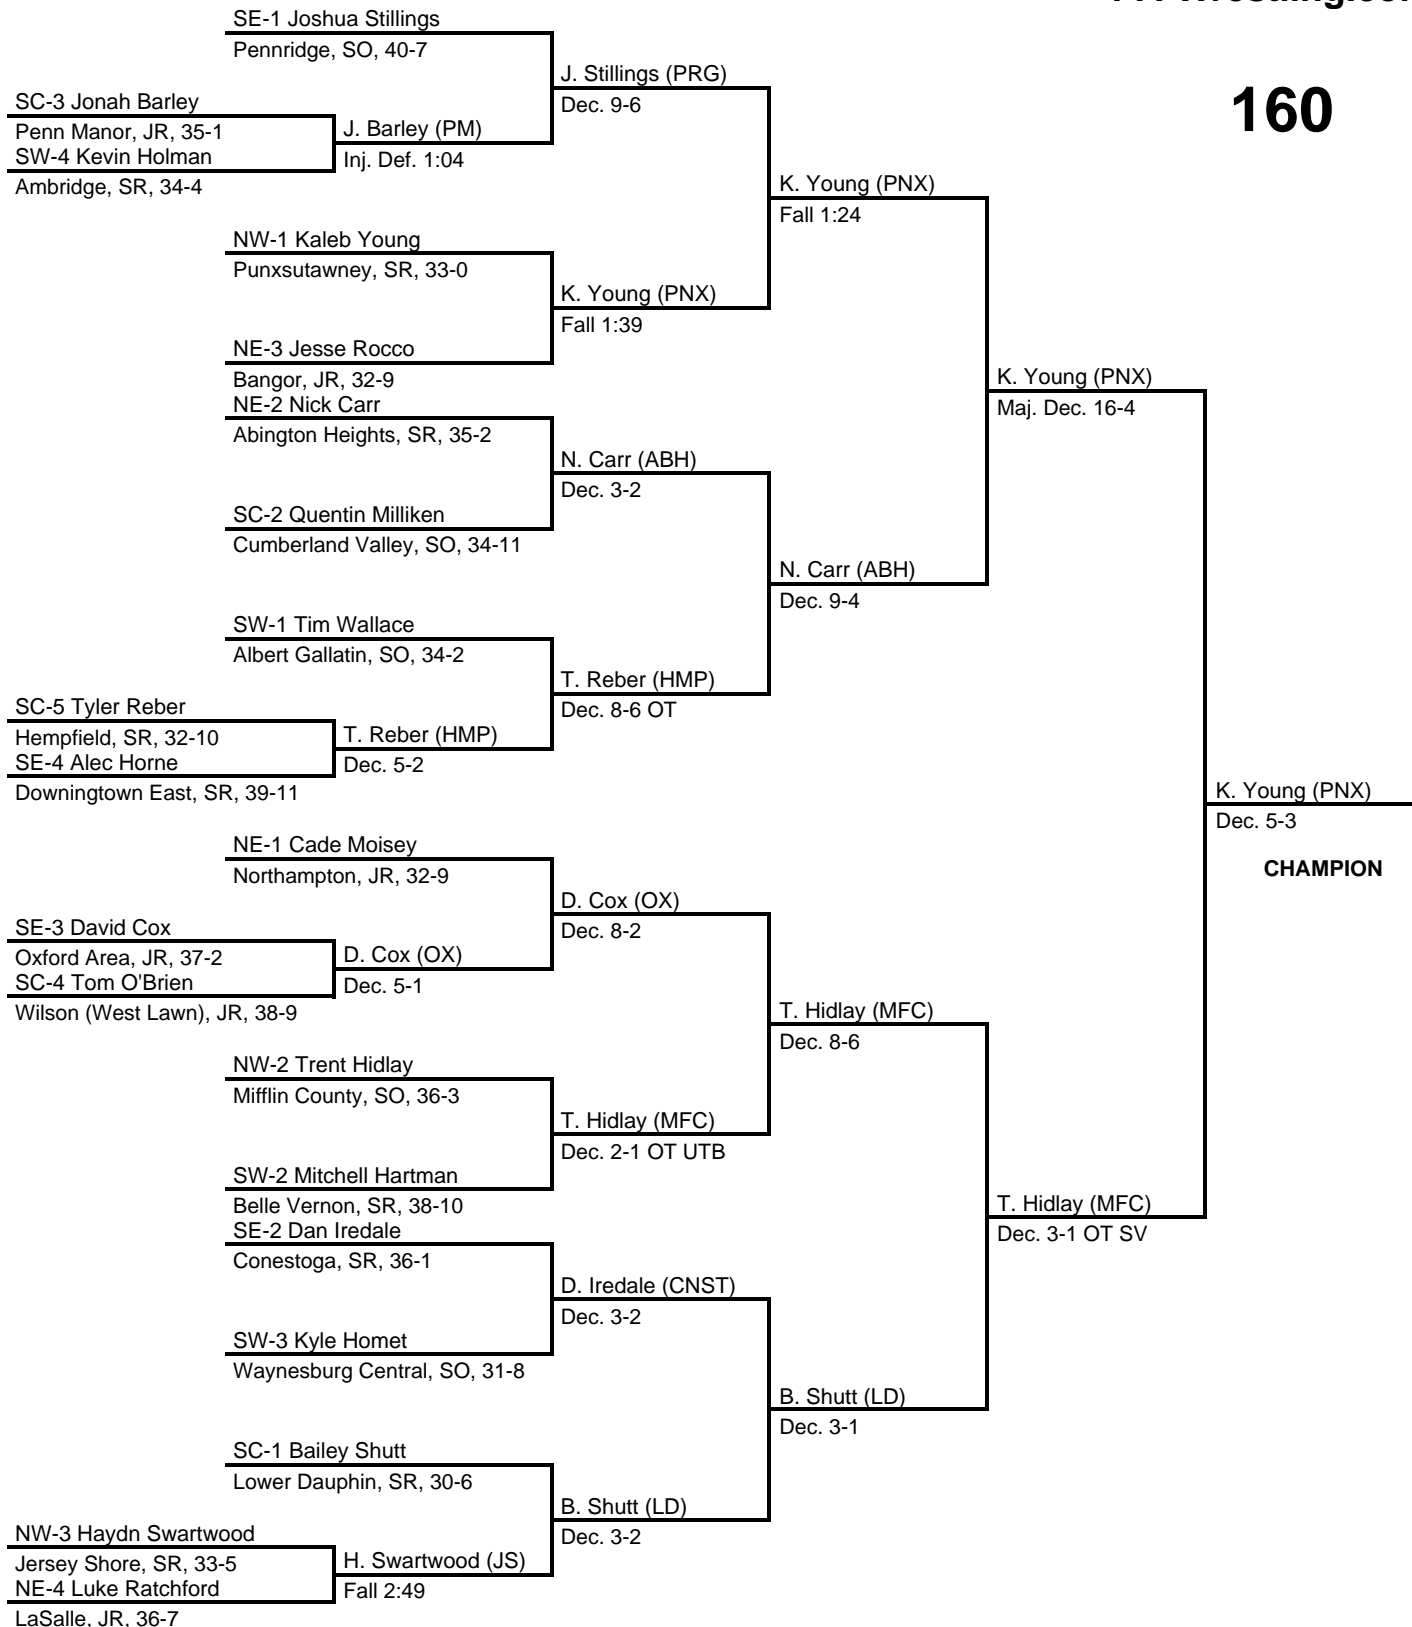

2016 PIAA Class AAA Wrestling Championships

at Giant Center, Hershey, PA -- March 10-12, 2016

results provided by
PA-Wrestling.com

160

CHAMPION