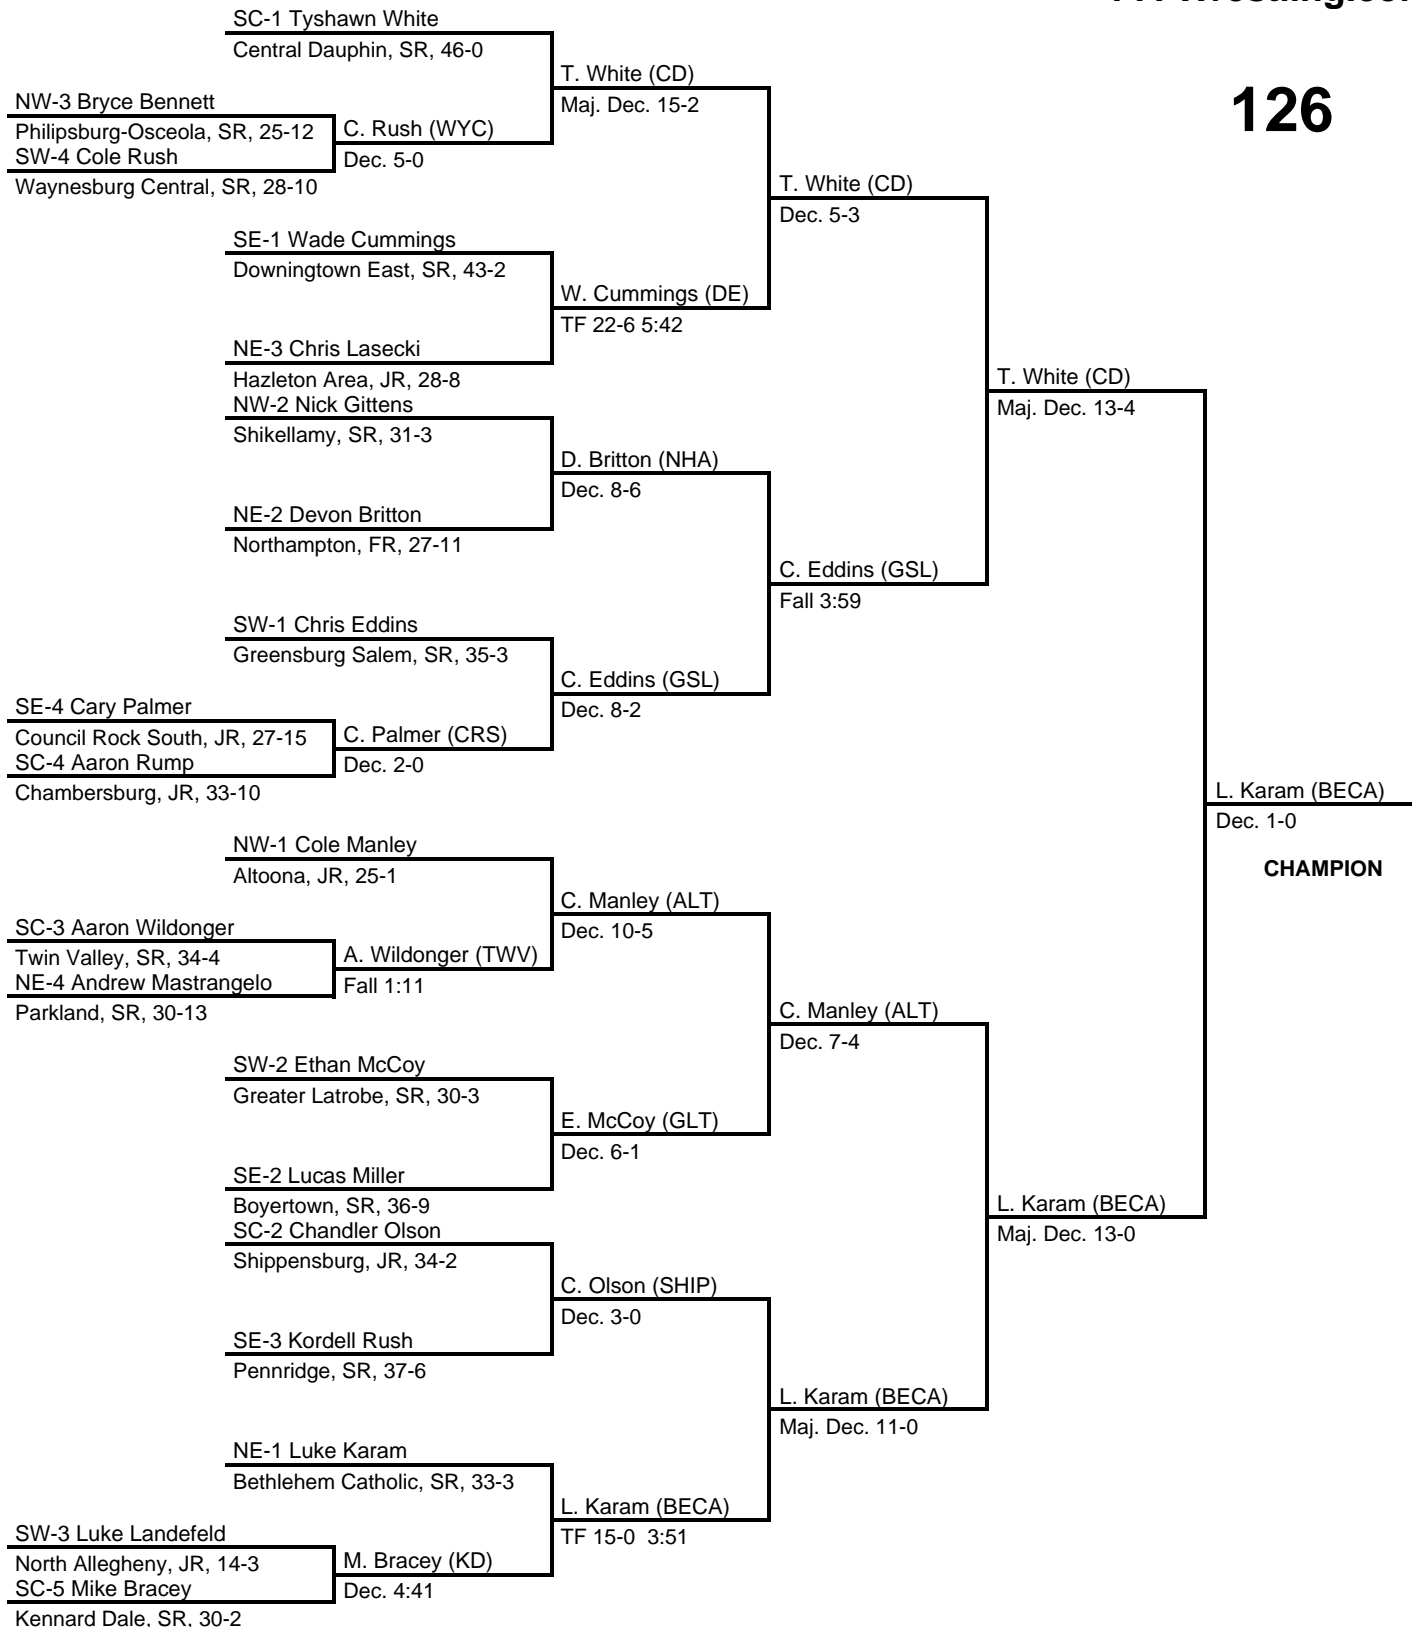

2016 PIAA Class AAA Wrestling Championships

at Giant Center, Hershey, PA -- March 10-12, 2016

results provided by
PA-Wrestling.com

126