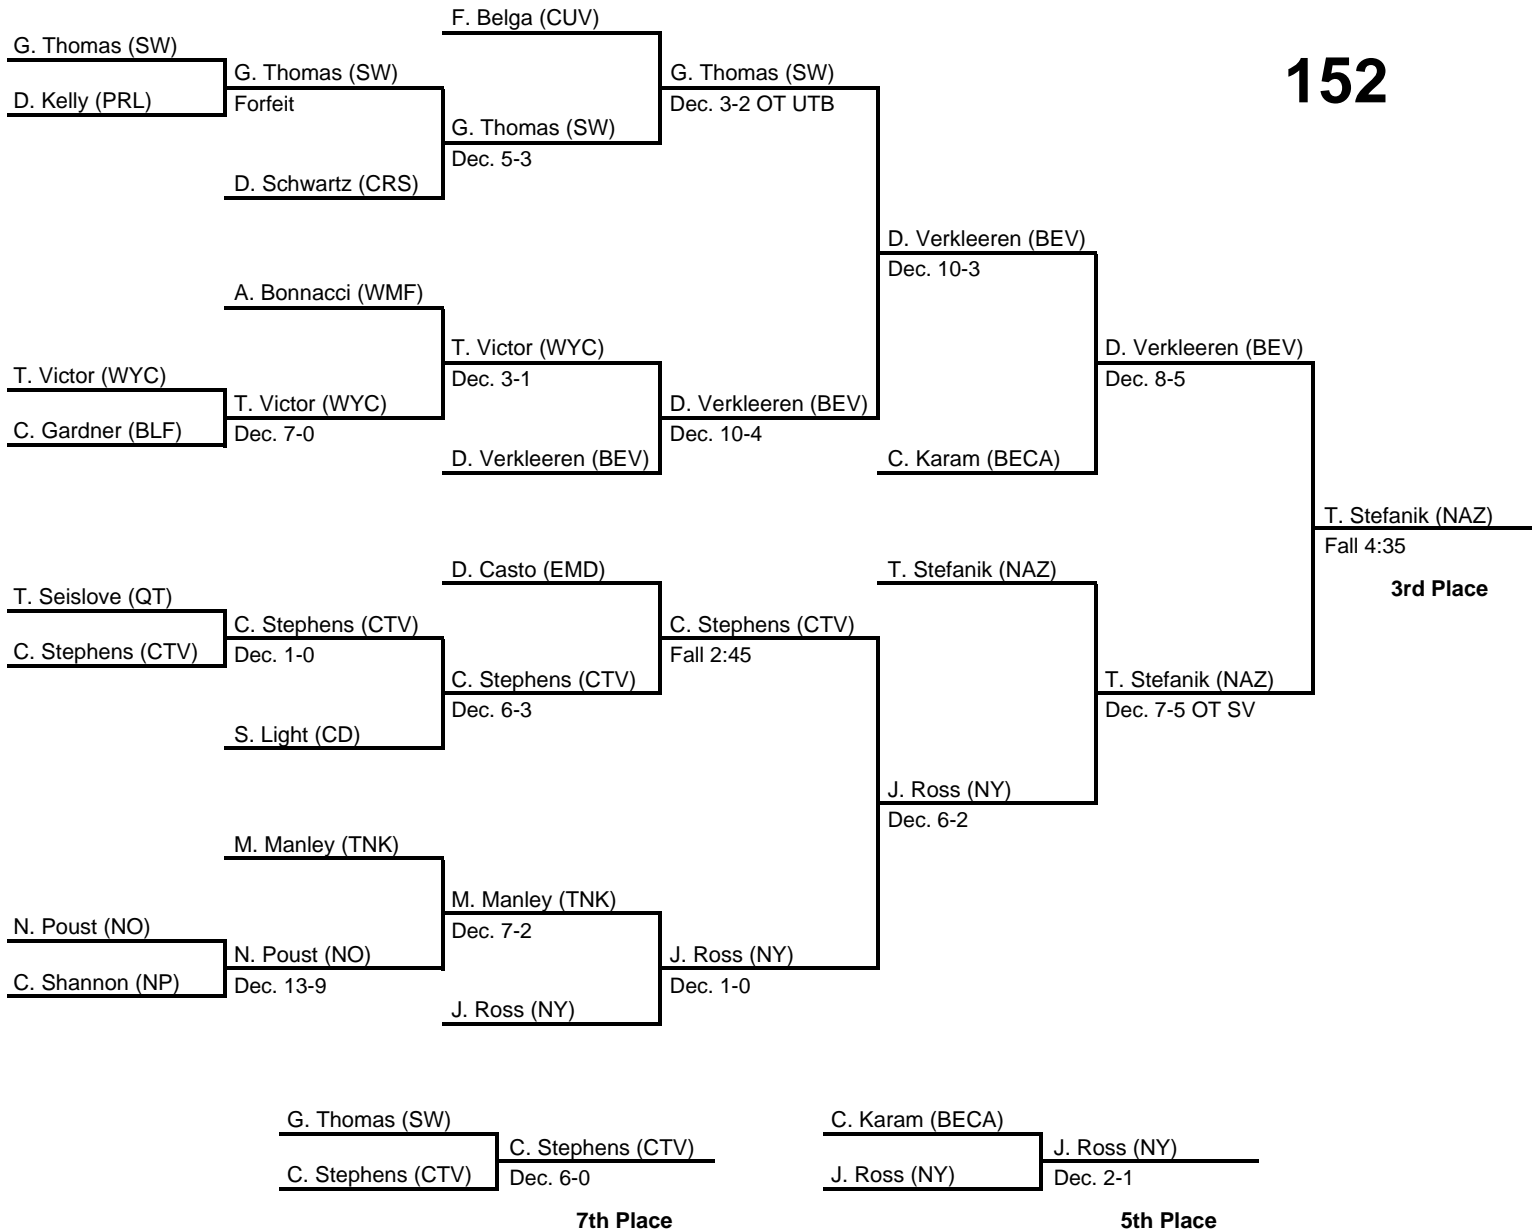

152

2016 PIAA Class AAA Wrestling Championships

at Giant Center, Hershey, PA -- March 10-12, 2016

results provided by
PA-Wrestling.com

152

2016 PIAA Class AAA Wrestling Championships

at Giant Center, Hershey, PA -- March 10-12, 2016