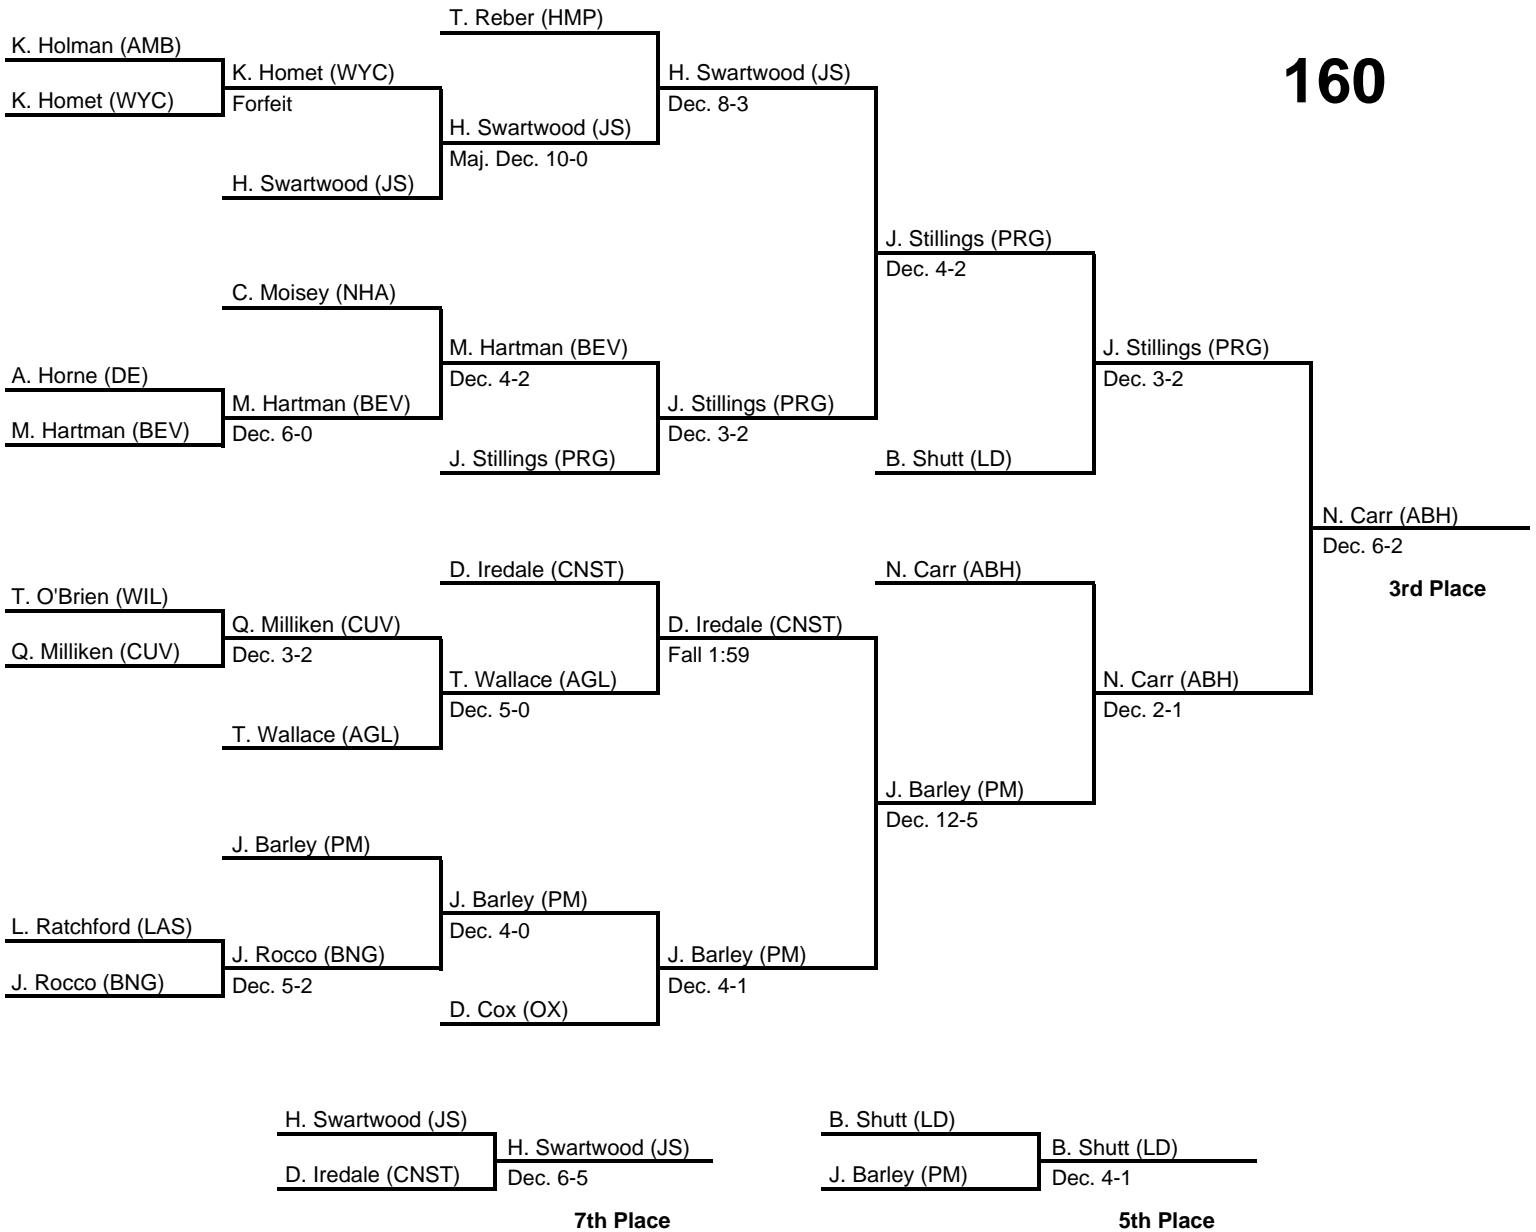

results provided by
PA-Wrestling.com

160

CHAMPION

2016 PIAA Class AAA Wrestling Championships

at Giant Center, Hershey, PA -- March 10-12, 2016

results provided by
PA-Wrestling.com

160

2016 PIAA Class AAA Wrestling Championships