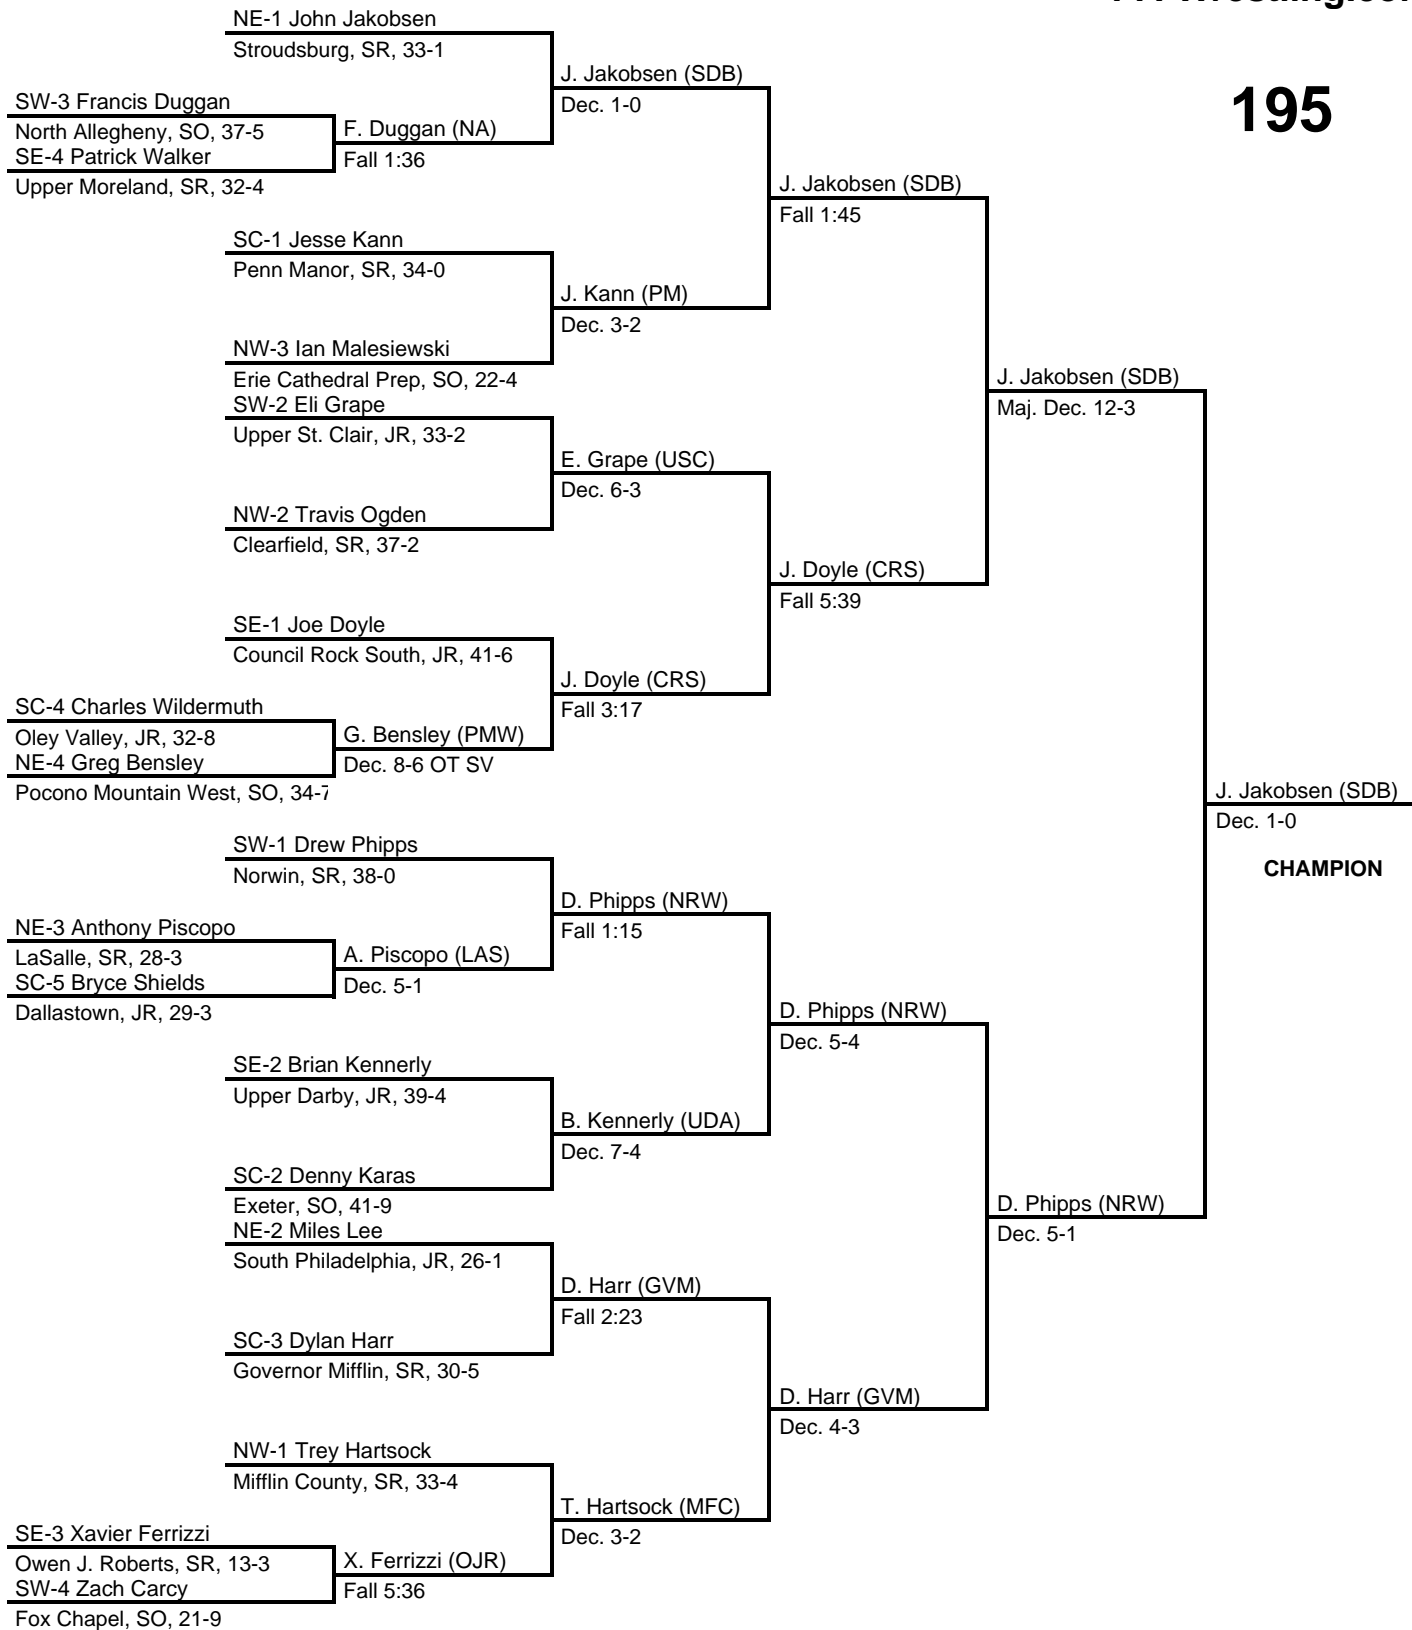

results provided by
PA-Wrestling.com

182

2016 PIAA Class AAA Wrestling Championships

at Giant Center, Hershey, PA -- March 10-12, 2016

results provided by
PA-Wrestling.com

195

2016 PIAA Class AAA Wrestling Championships