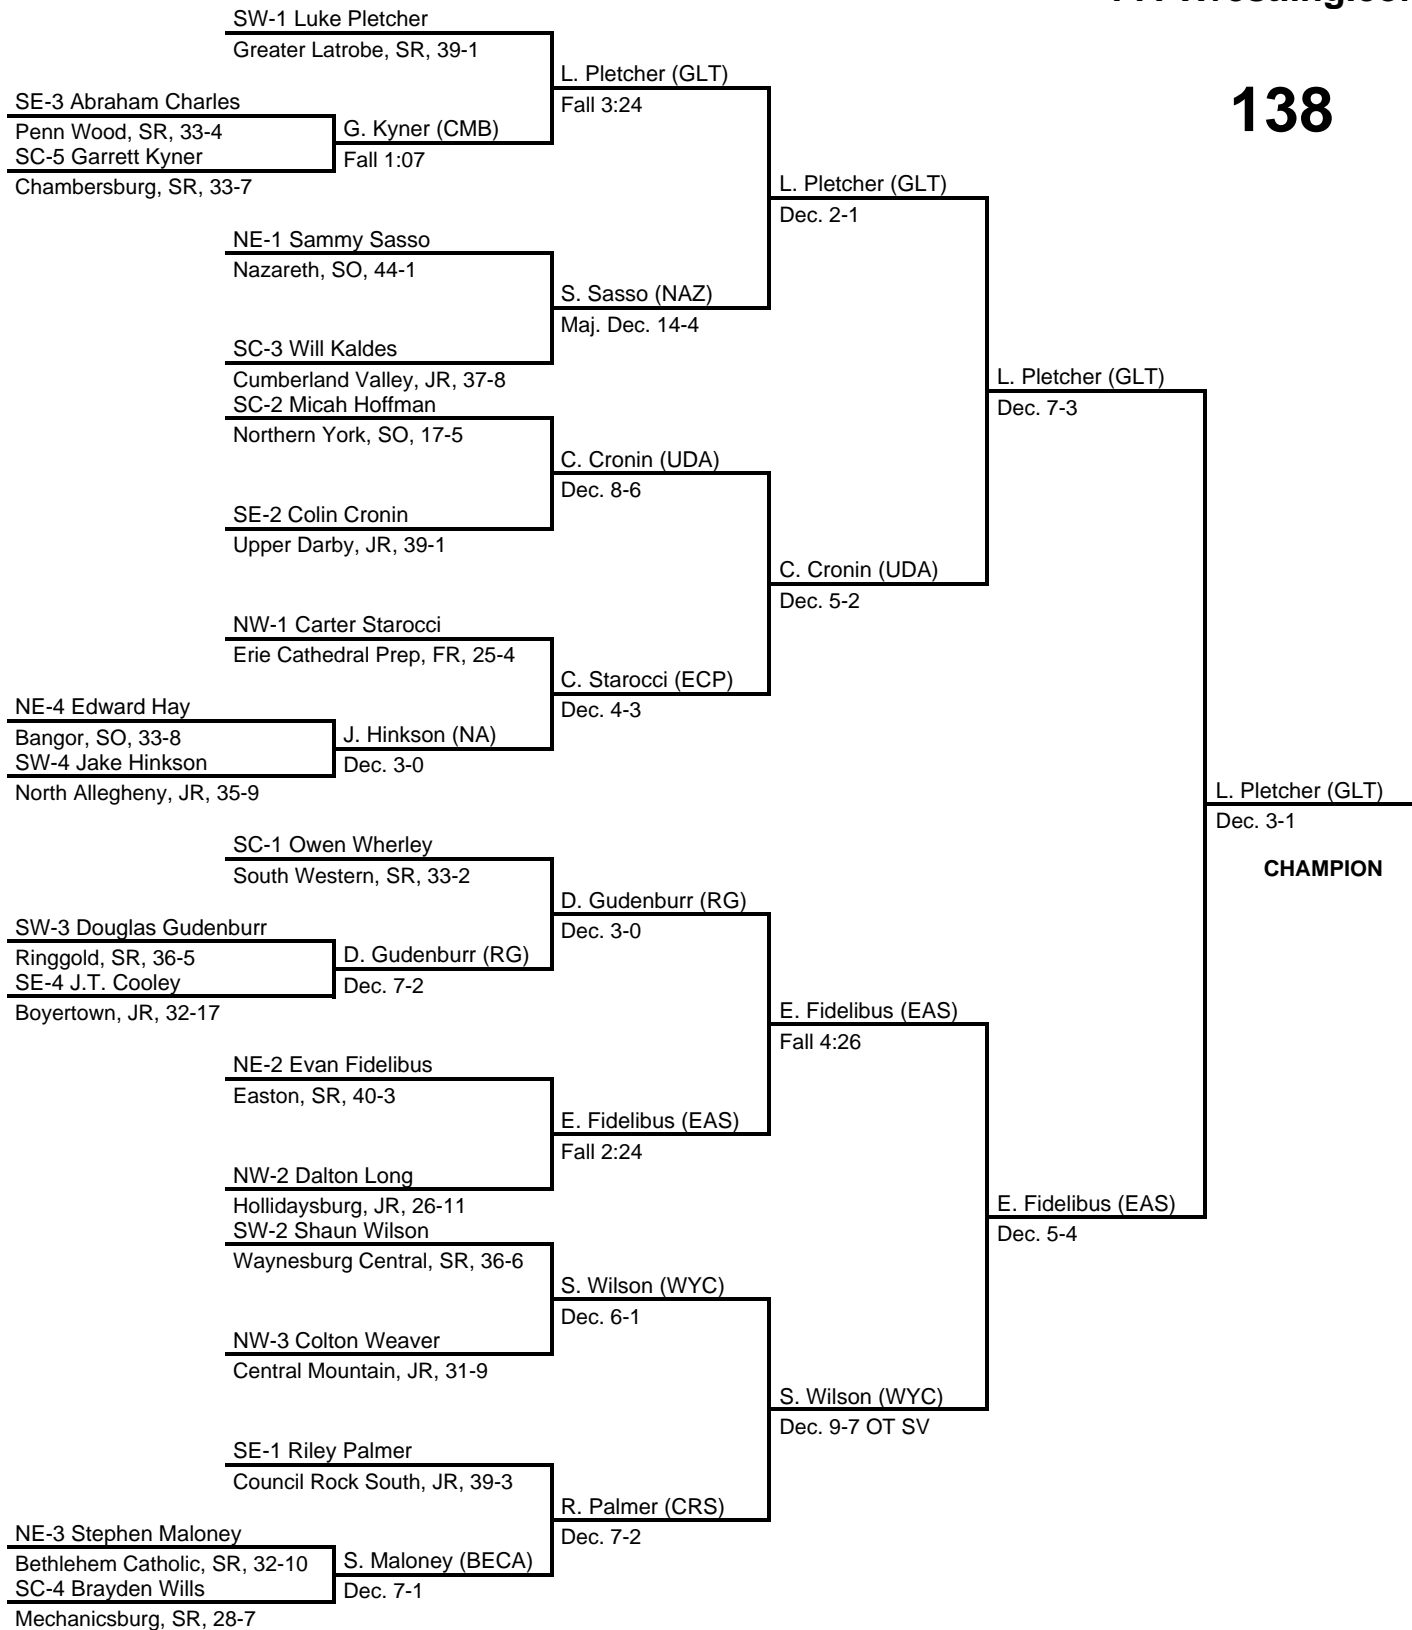

132

2016 PIAA Class AAA Wrestling Championships

at Giant Center, Hershey, PA -- March 10-12, 2016

results provided by
PA-Wrestling.com

138

2016 PIAA Class AAA Wrestling Championships

at Giant Center, Hershey, PA -- March 10-12, 2016