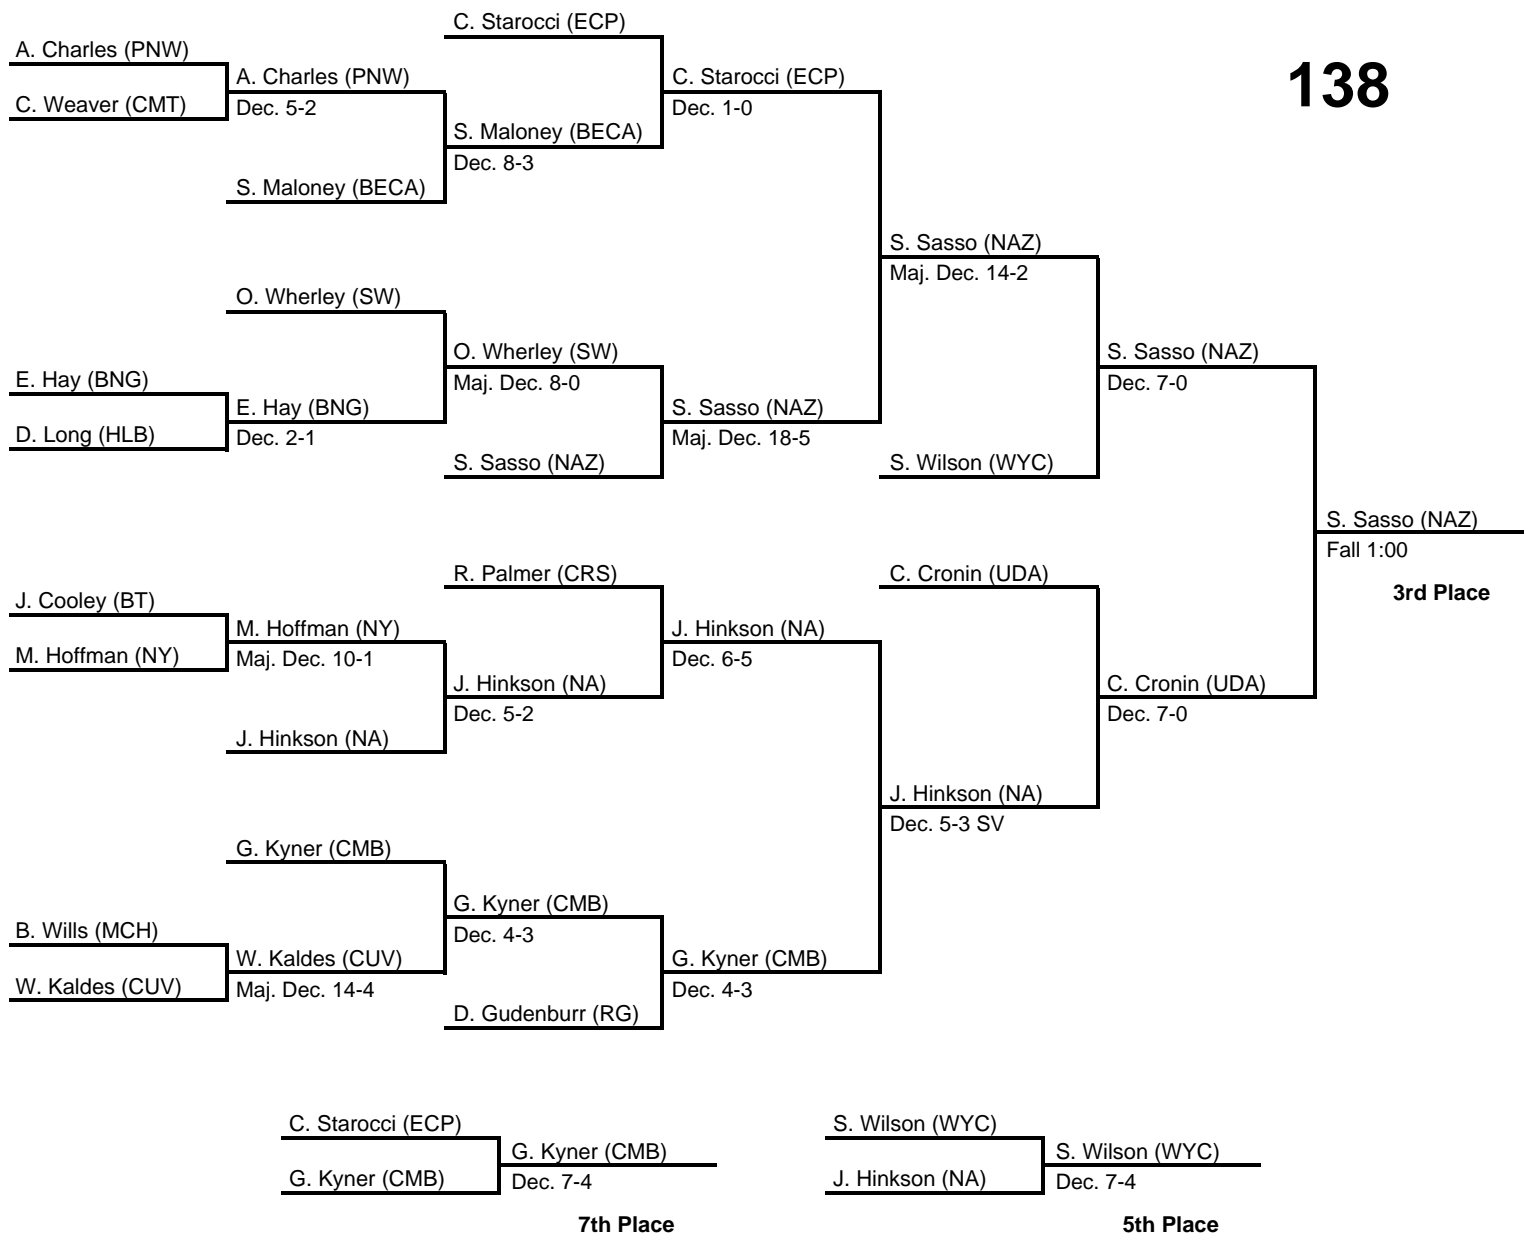

2016 PIAA Class AAA Wrestling Championships

at Giant Center, Hershey, PA -- March 10-12, 2016

results provided by
PA-Wrestling.com

138