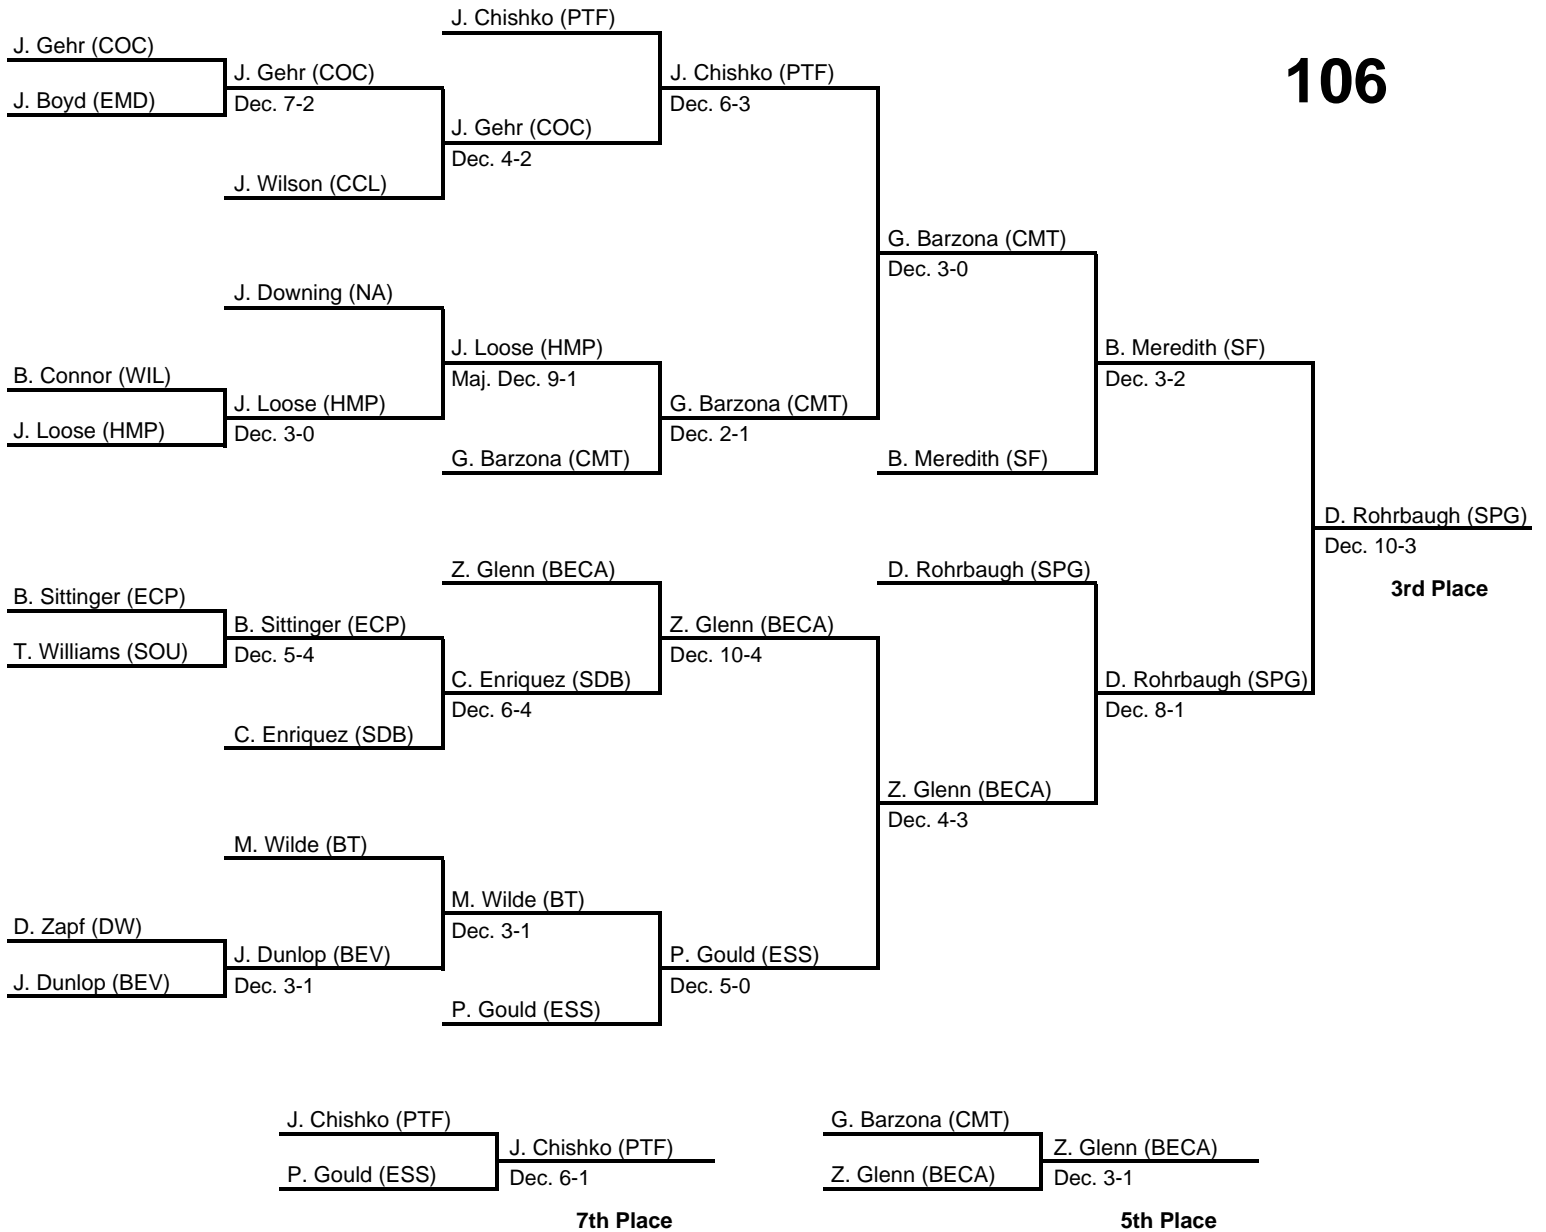

2016 PIAA Class AAA Wrestling Championships

at Giant Center, Hershey, PA -- March 10-12, 2016

results provided by
PA-Wrestling.com

106