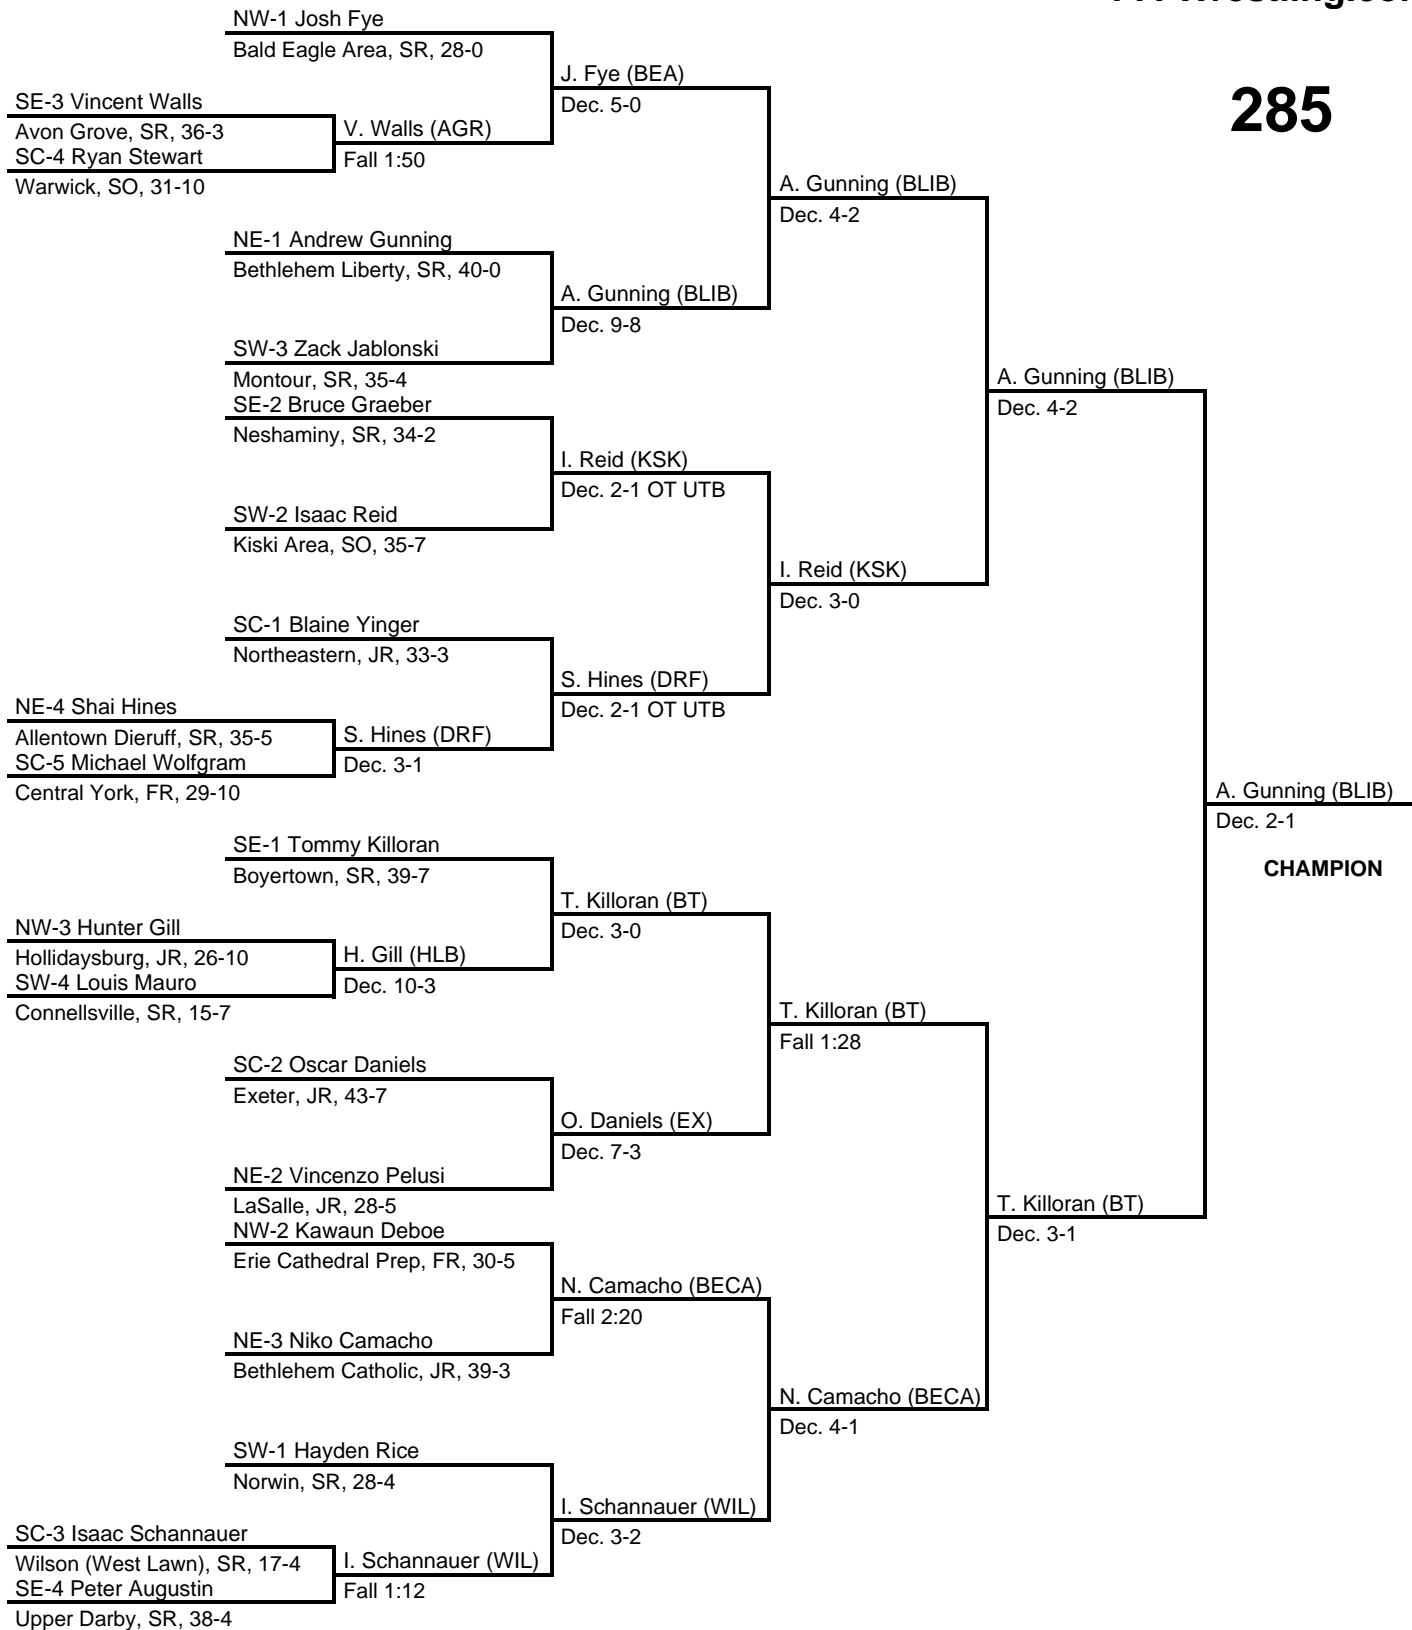

2016 PIAA Class AAA Wrestling Championships

at Giant Center, Hershey, PA -- March 10-12, 2016

results provided by
PA-Wrestling.com

285