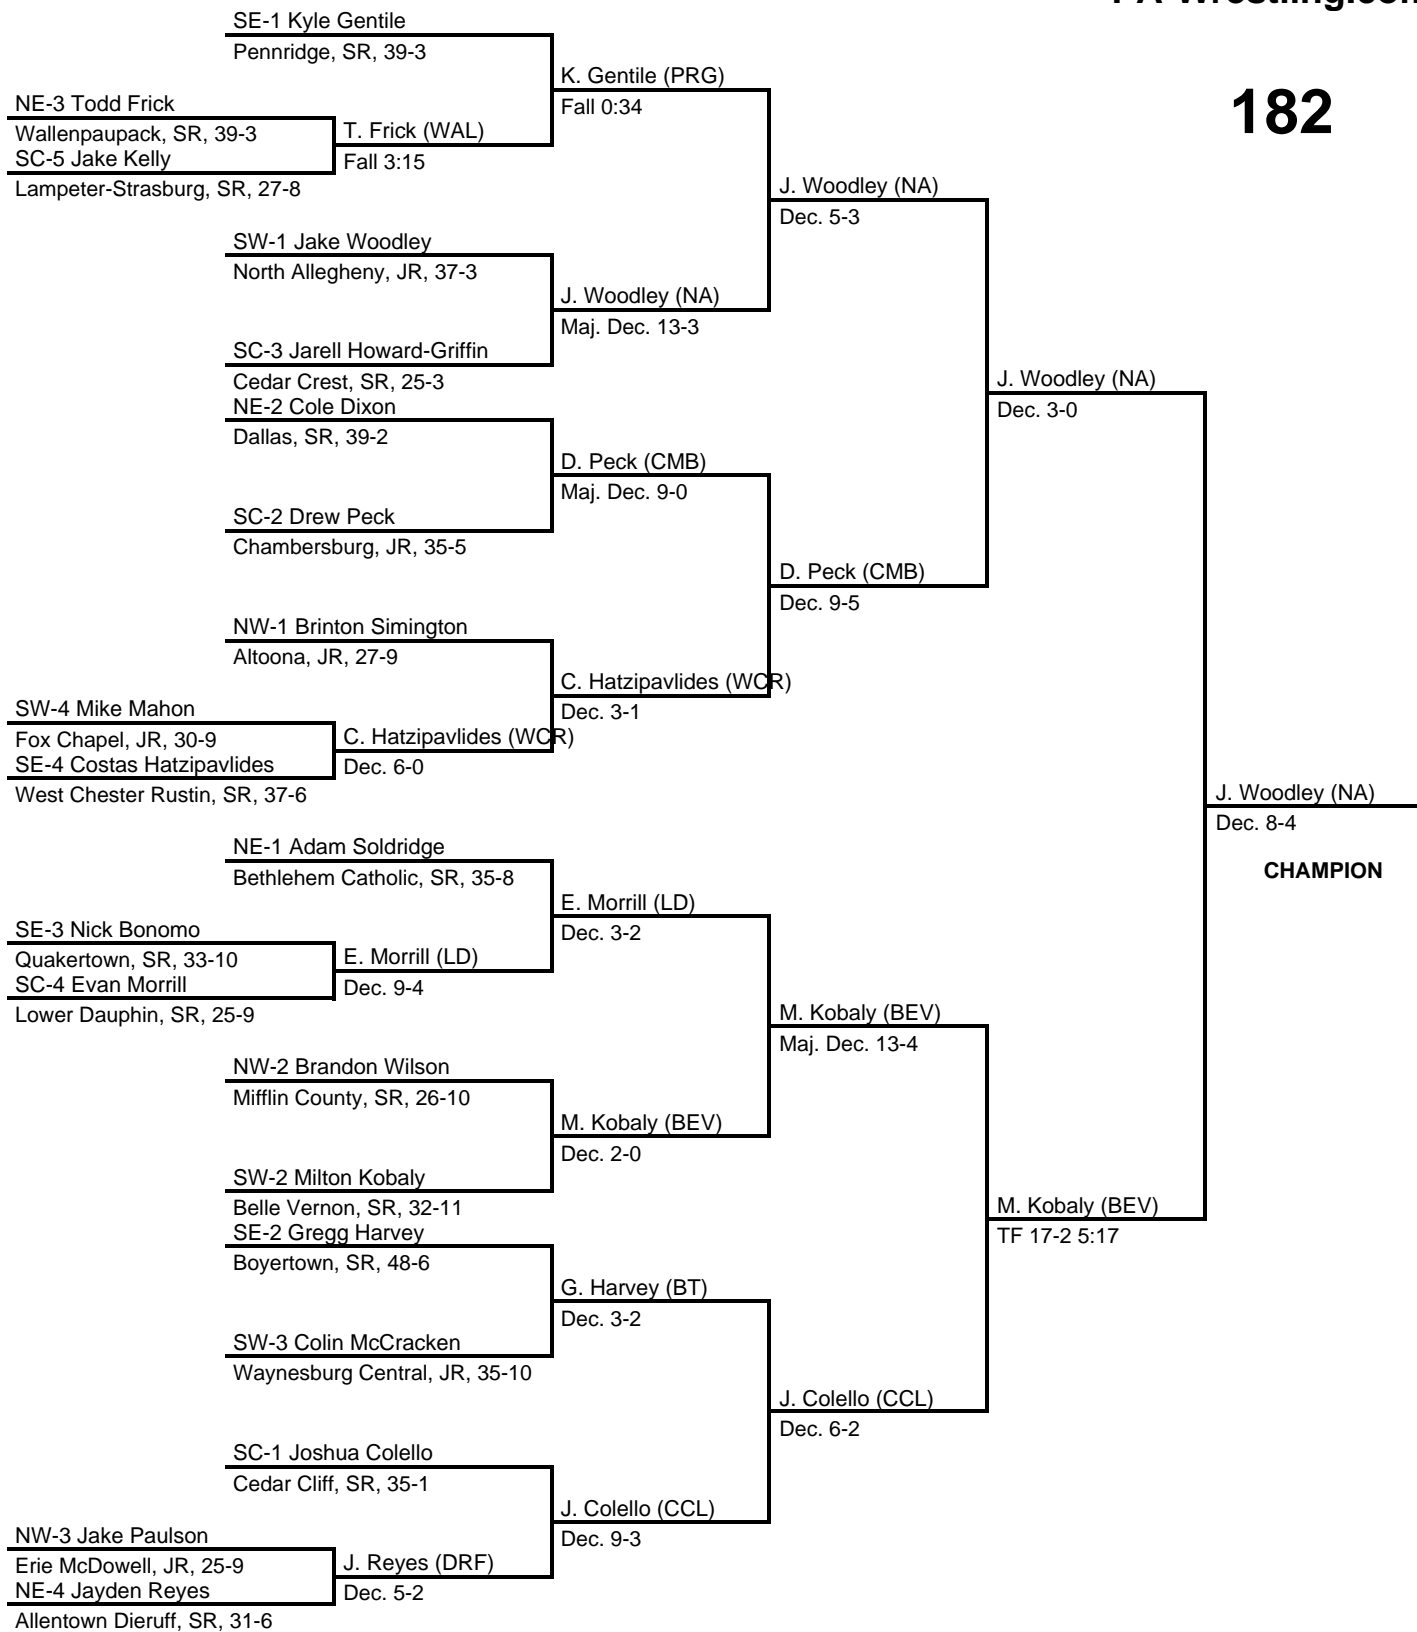

170

2016 PIAA Class AAA Wrestling Championships

at Giant Center, Hershey, PA -- March 10-12, 2016

results provided by
PA-Wrestling.com

182

2016 PIAA Class AAA Wrestling Championships

at Giant Center, Hershey, PA -- March 10-12, 2016