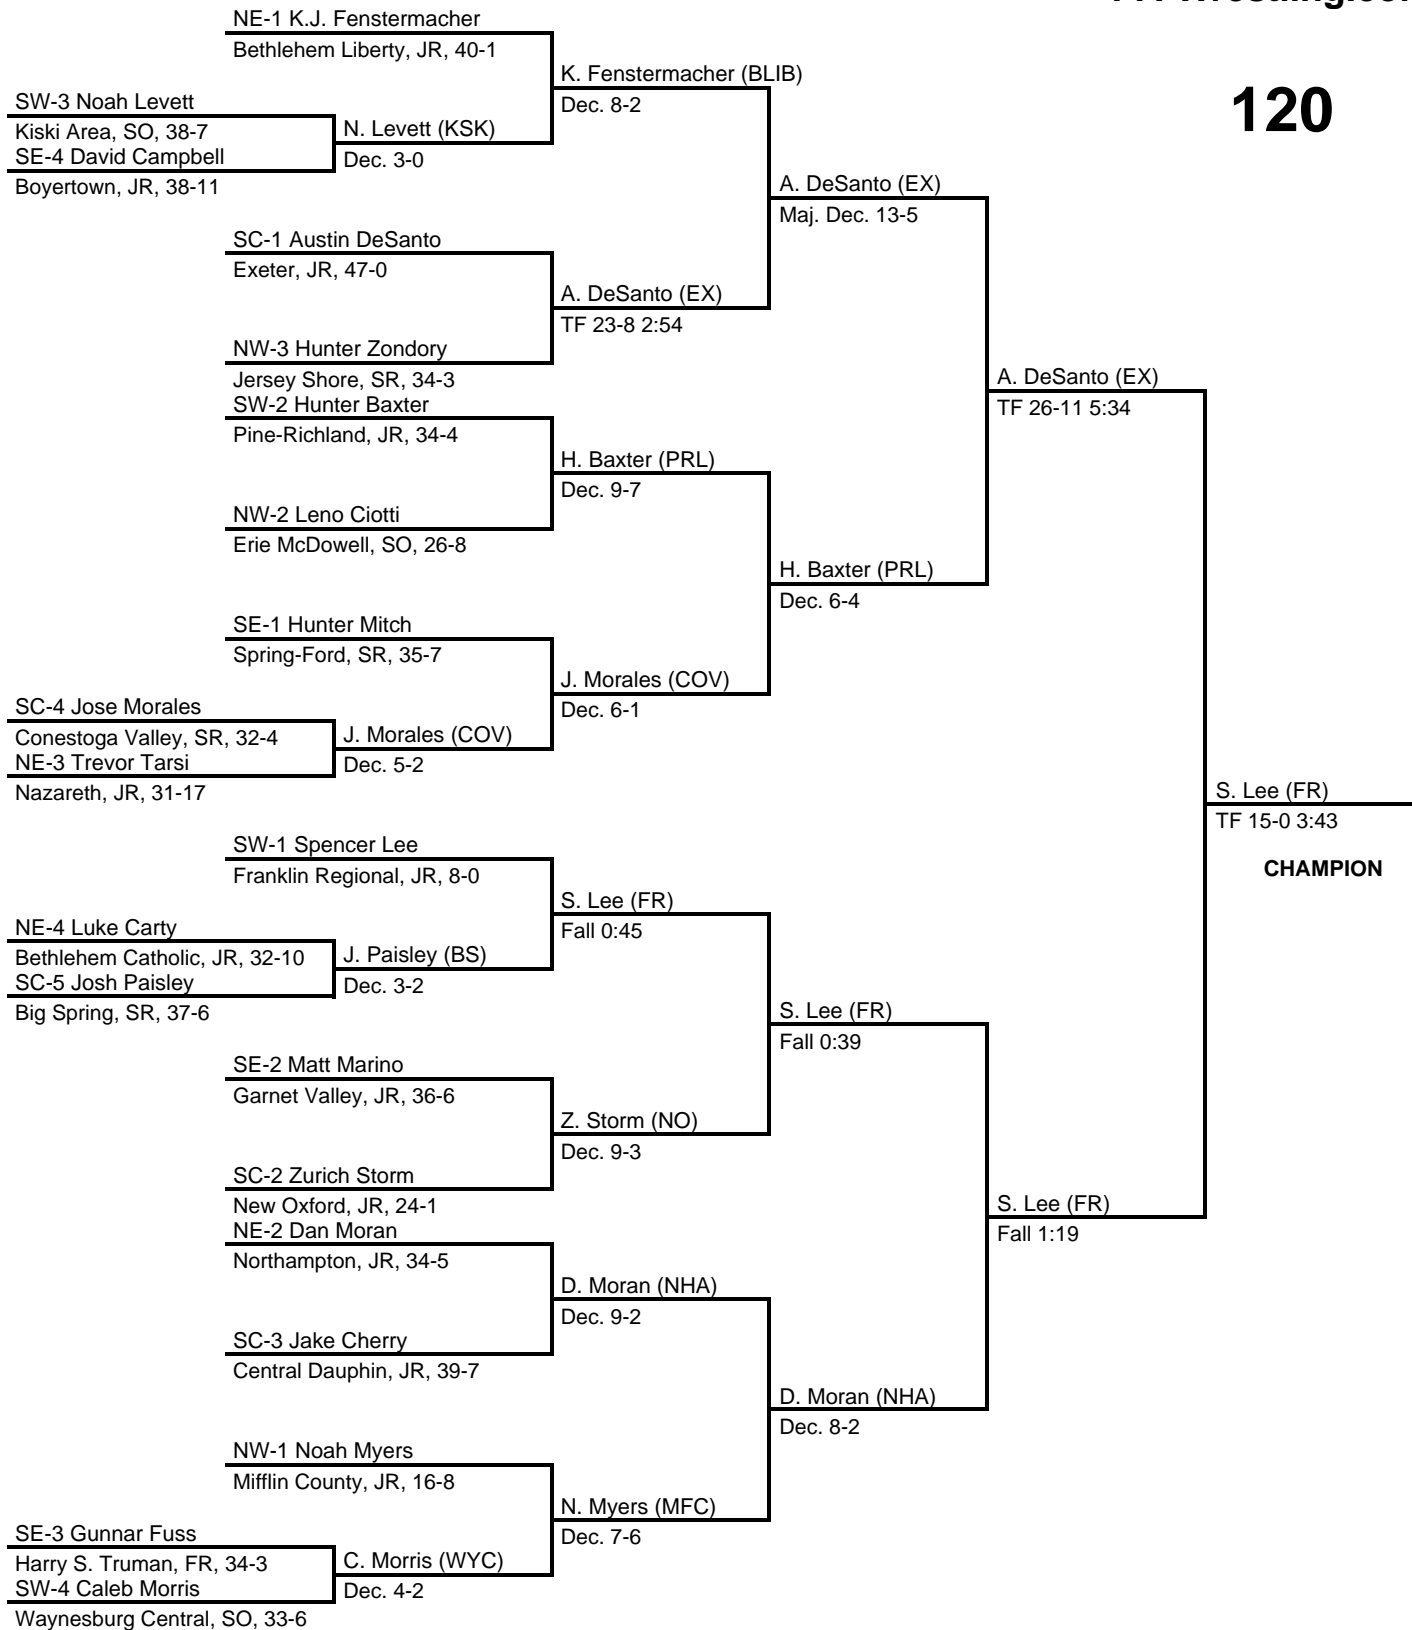

2016 PIAA Class AAA Wrestling Championships

at Giant Center, Hershey, PA -- March 10-12, 2016

results provided by
PA-Wrestling.com

120