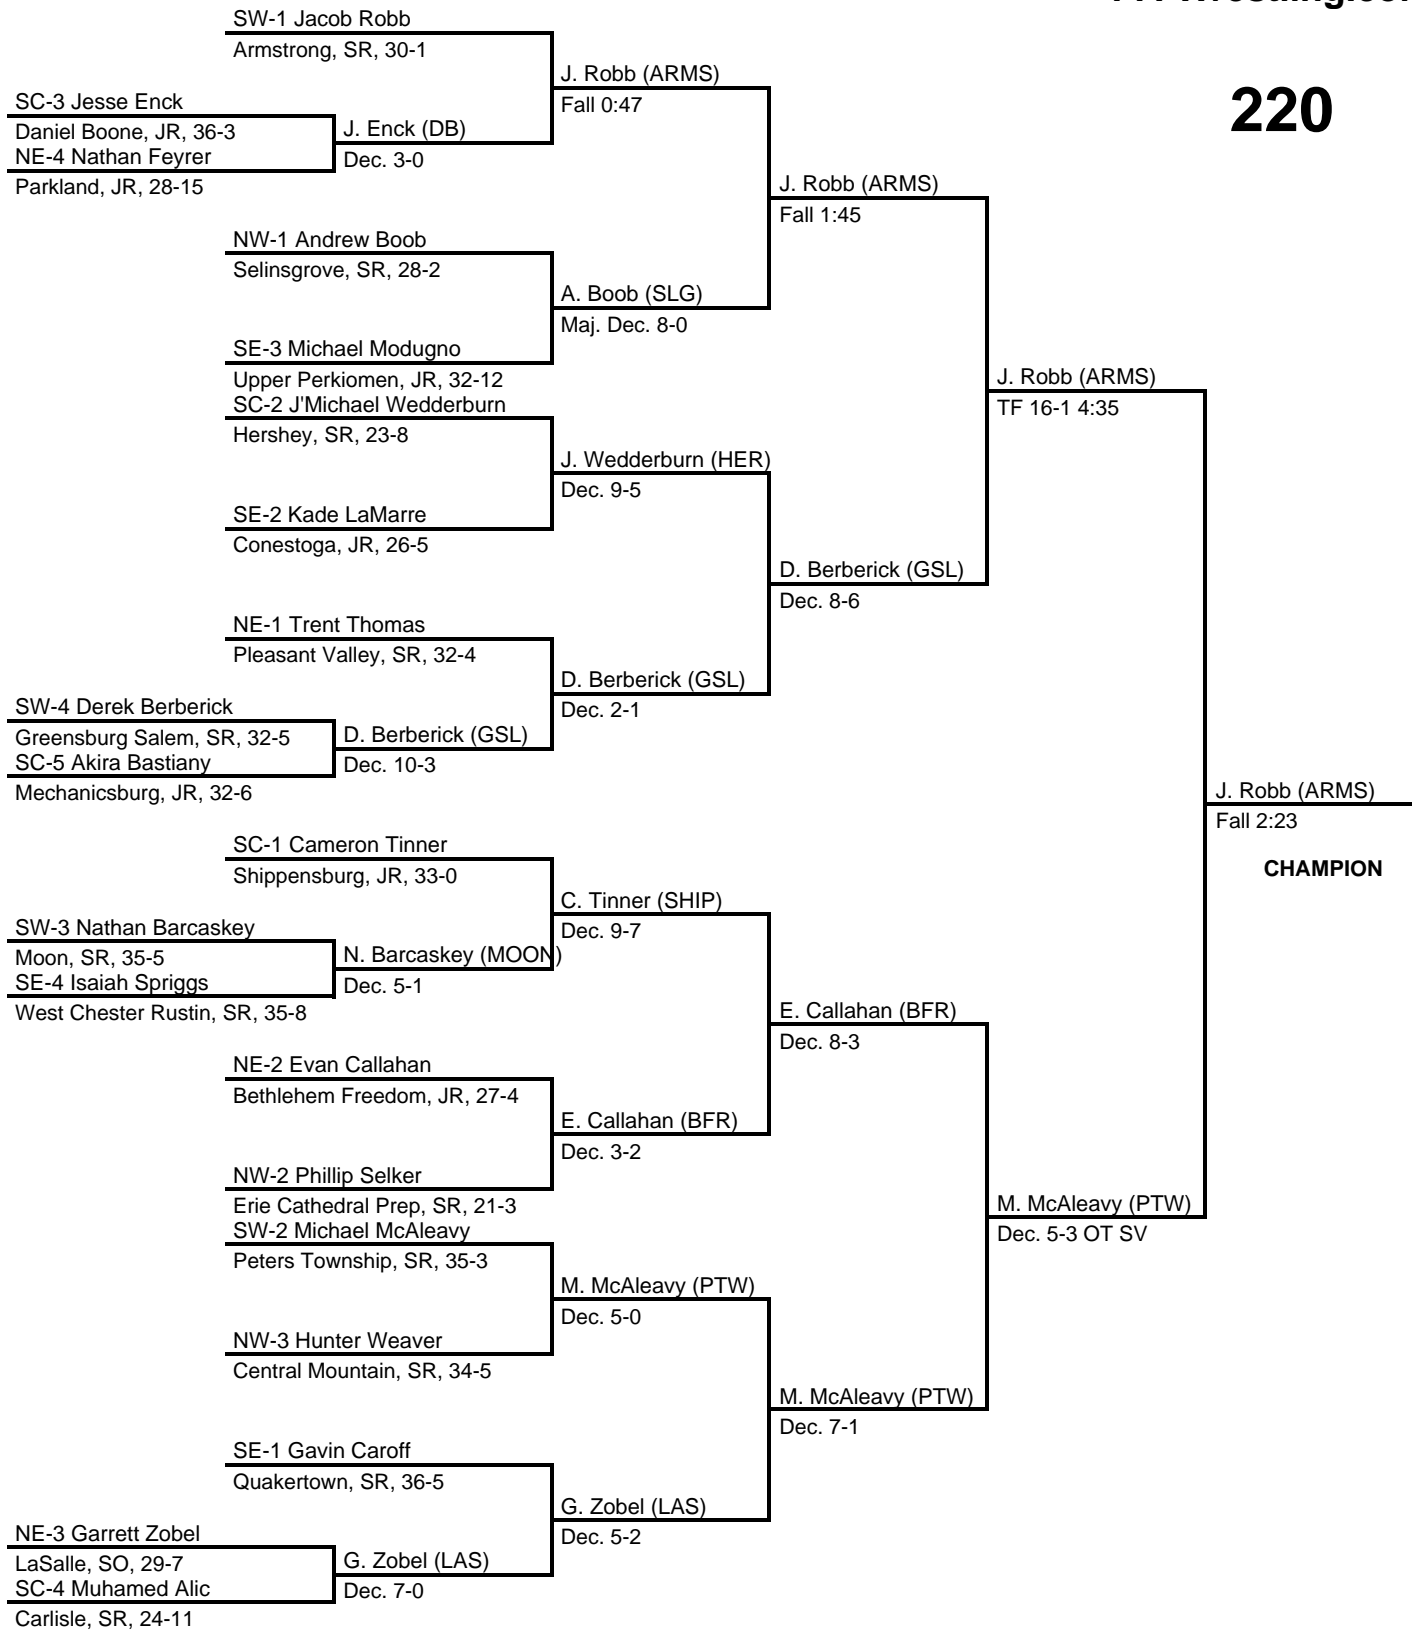

2016 PIAA Class AAA Wrestling Championships

at Giant Center, Hershey, PA -- March 10-12, 2016

results provided by
PA-Wrestling.com

220