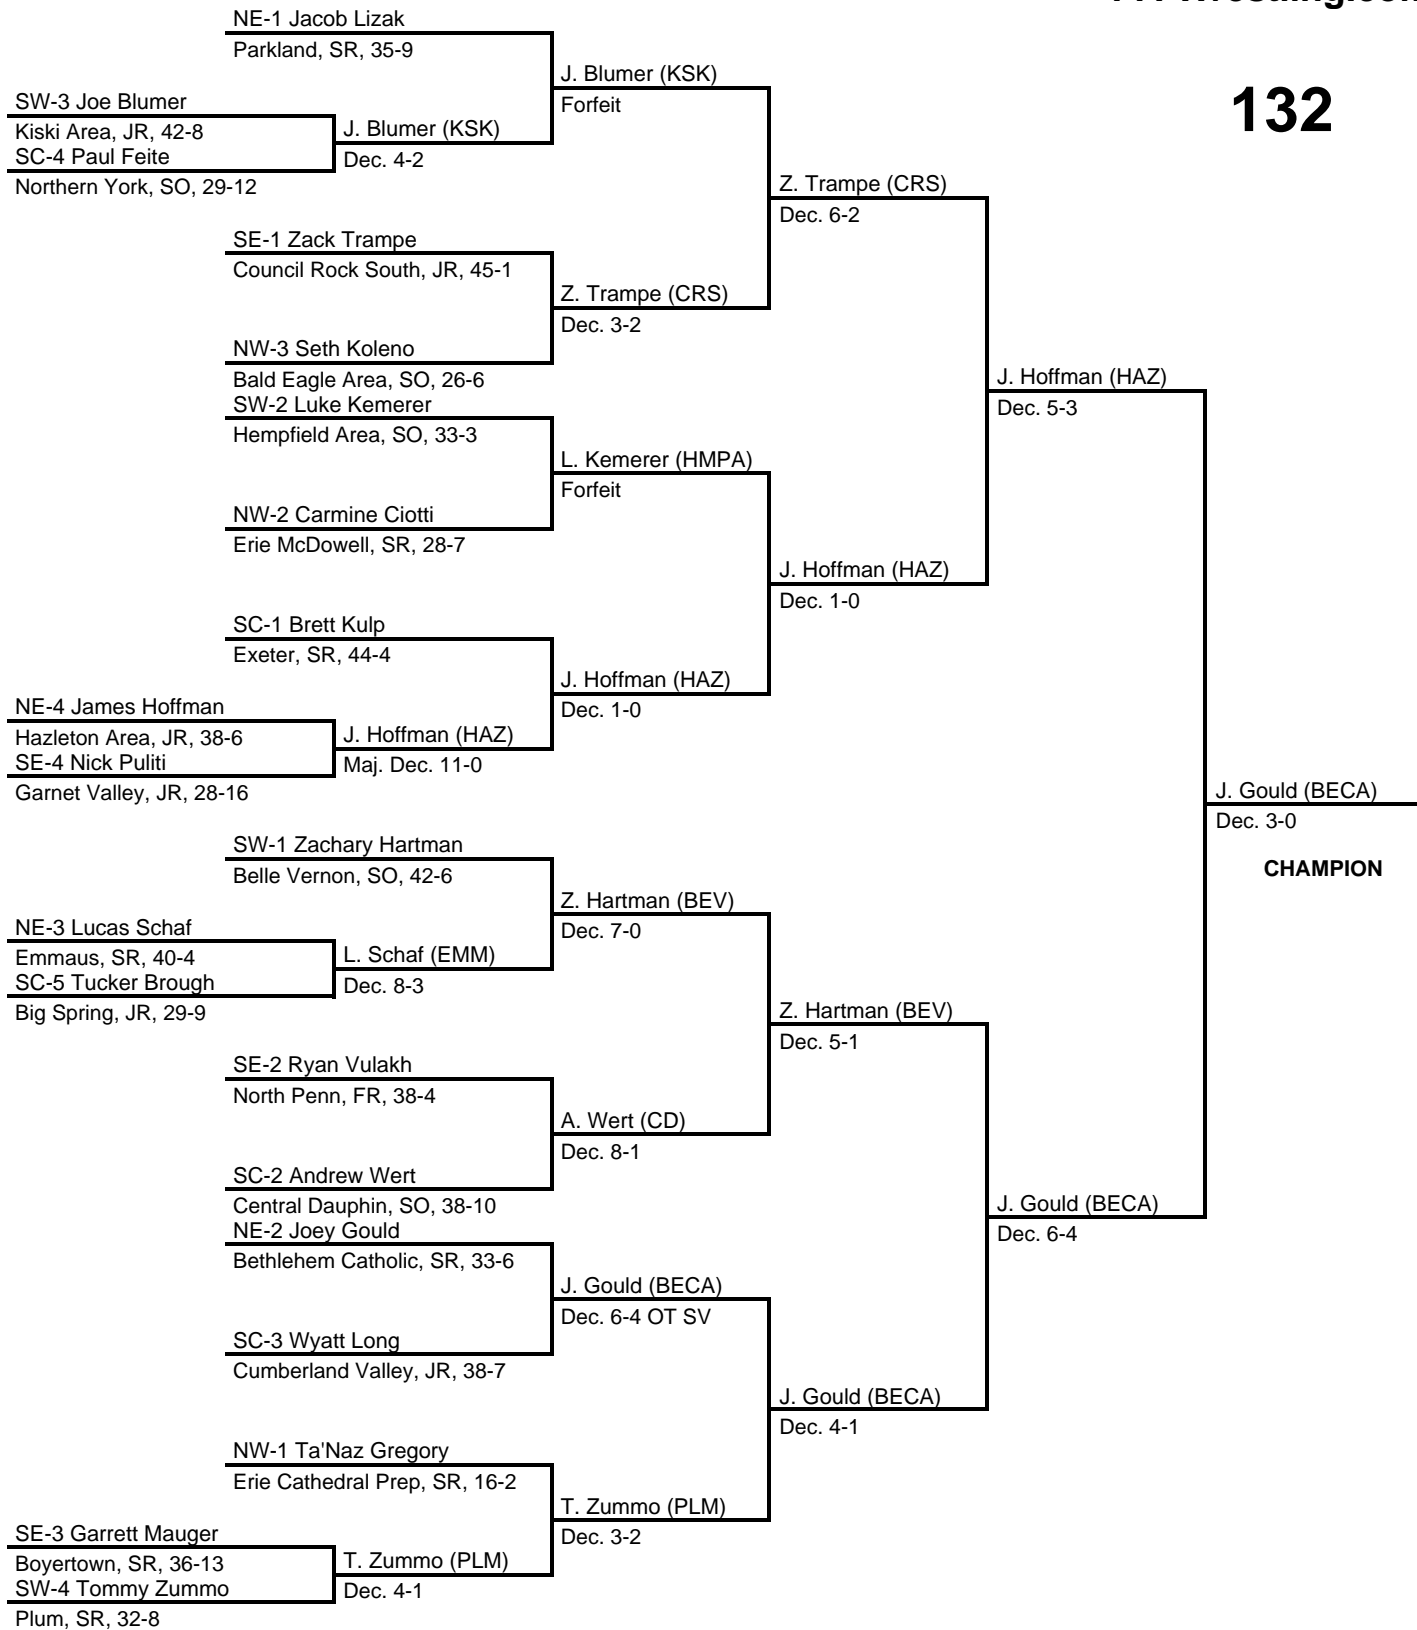

2016 PIAA Class AAA Wrestling Championships

at Giant Center, Hershey, PA -- March 10-12, 2016

results provided by
PA-Wrestling.com

132