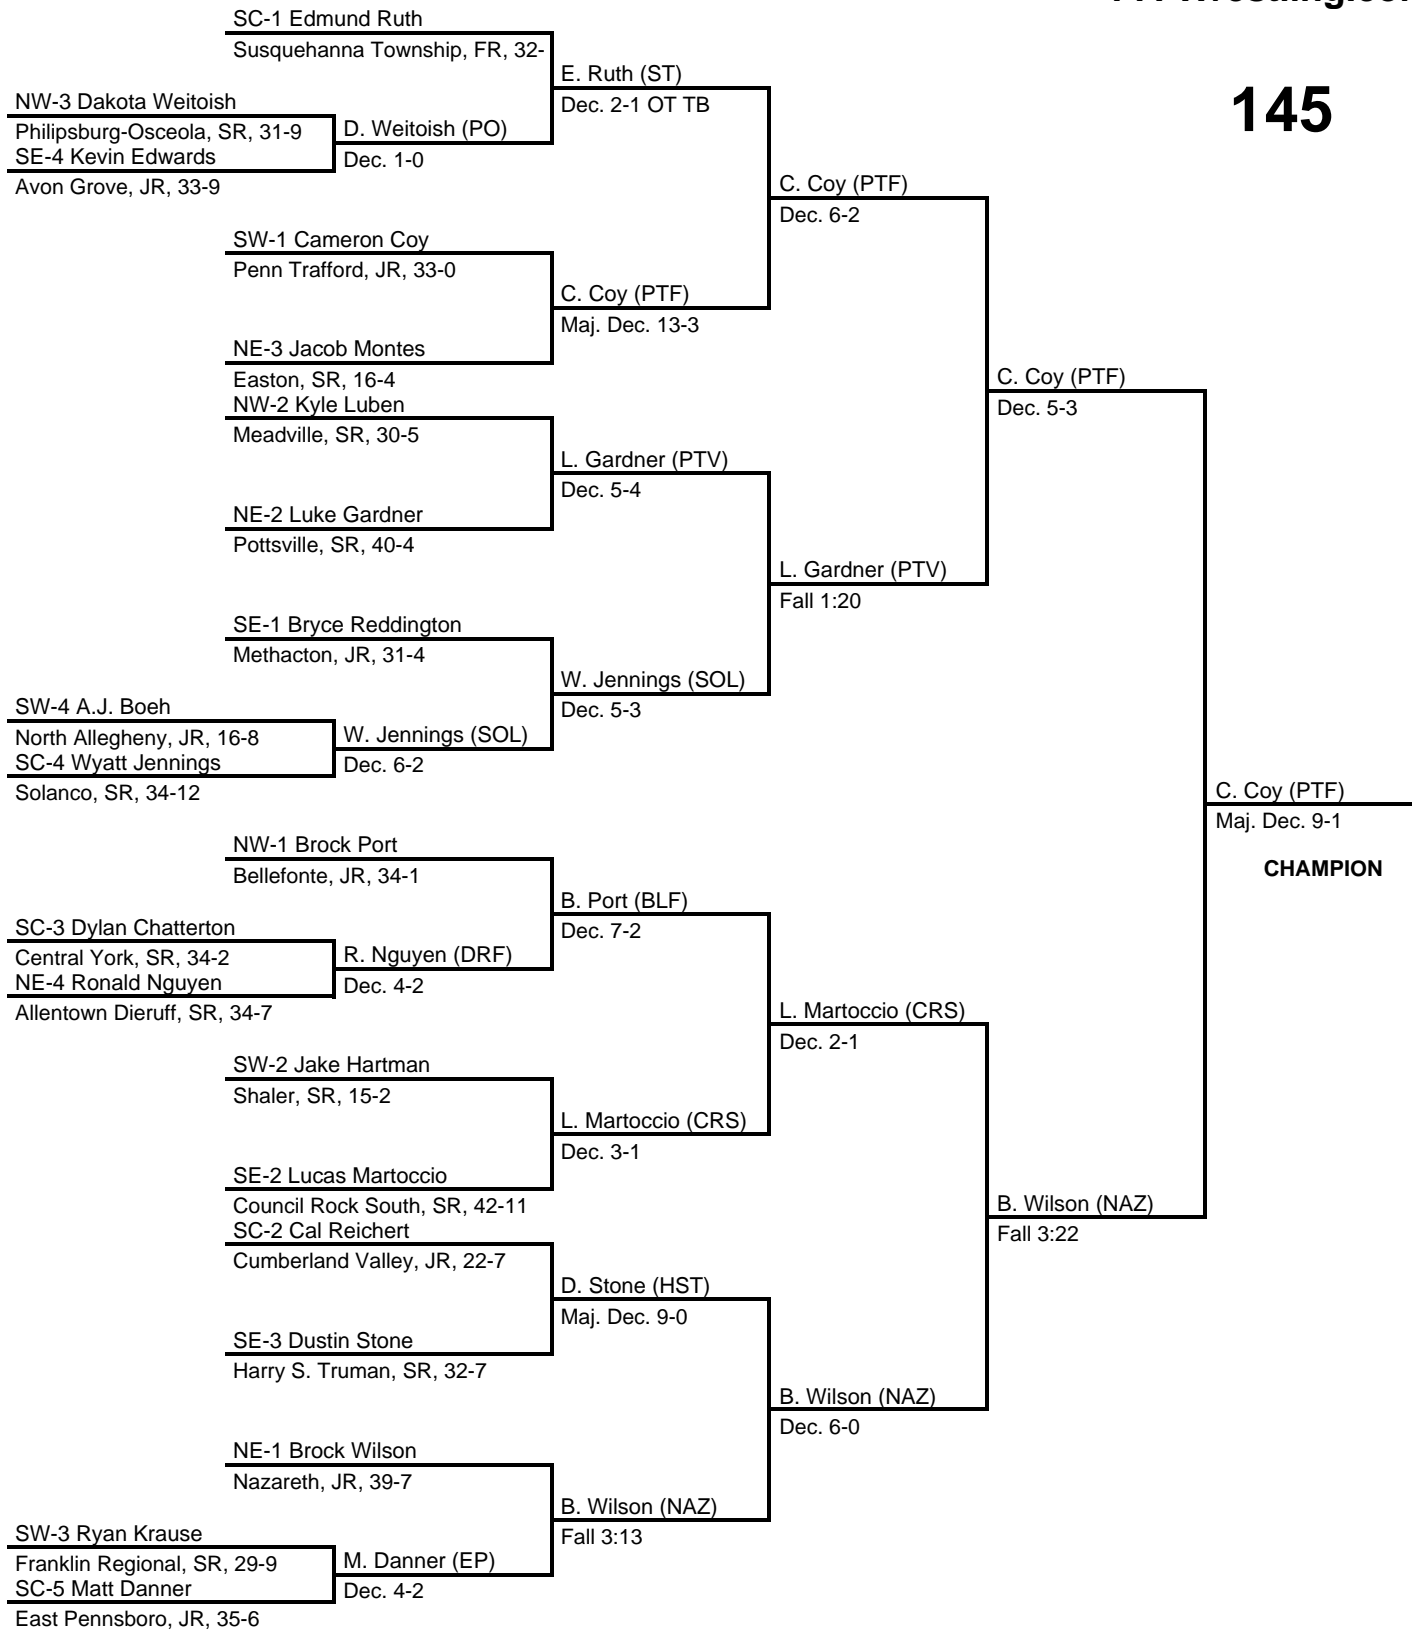

results provided by
PA-Wrestling.com

138

2016 PIAA Class AAA Wrestling Championships

at Giant Center, Hershey, PA -- March 10-12, 2016

results provided by
PA-Wrestling.com

145

CHAMPION

2016 PIAA Class AAA Wrestling Championships