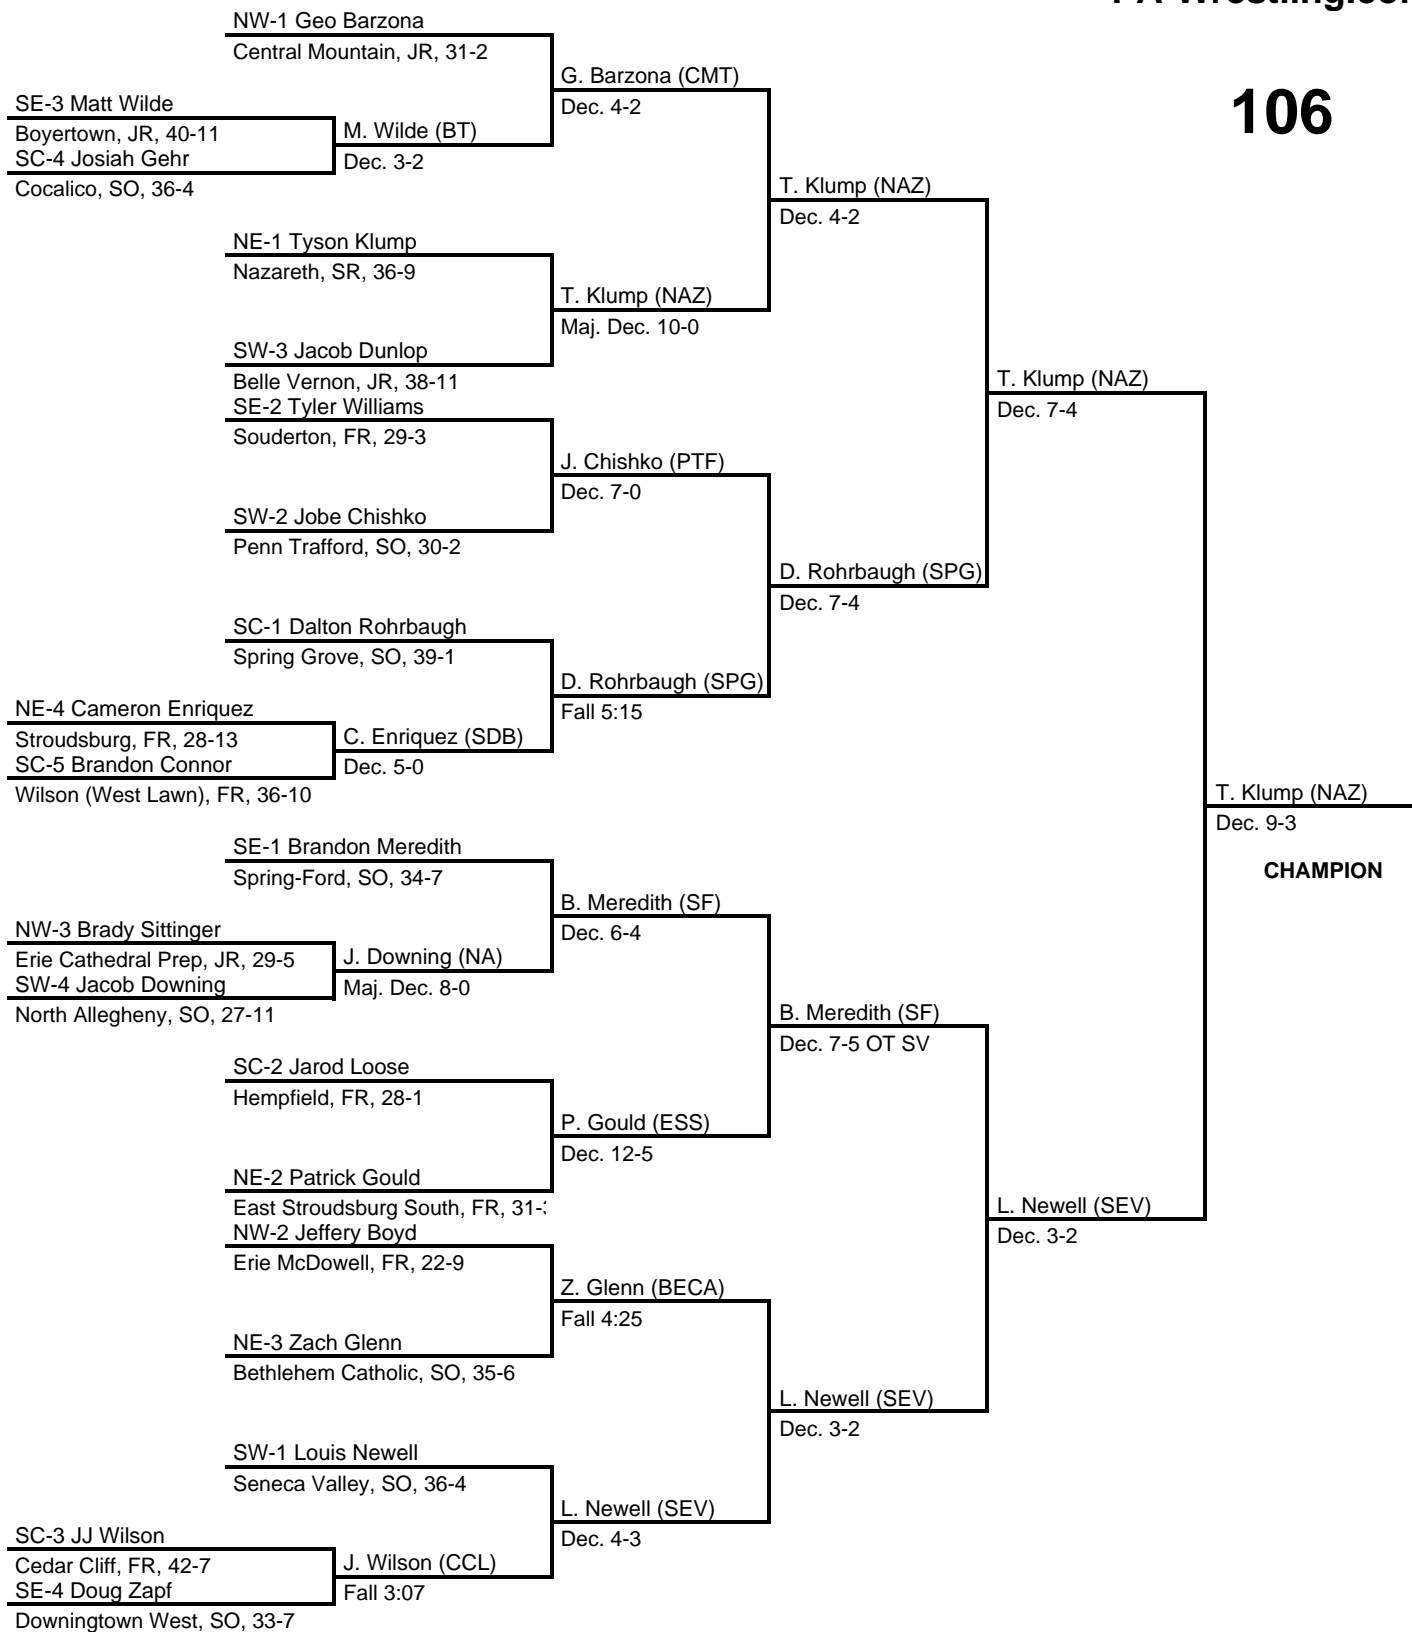

2016 PIAA Class AAA Wrestling Championships

at Giant Center, Hershey, PA -- March 10-12, 2016

results provided by
PA-Wrestling.com

106