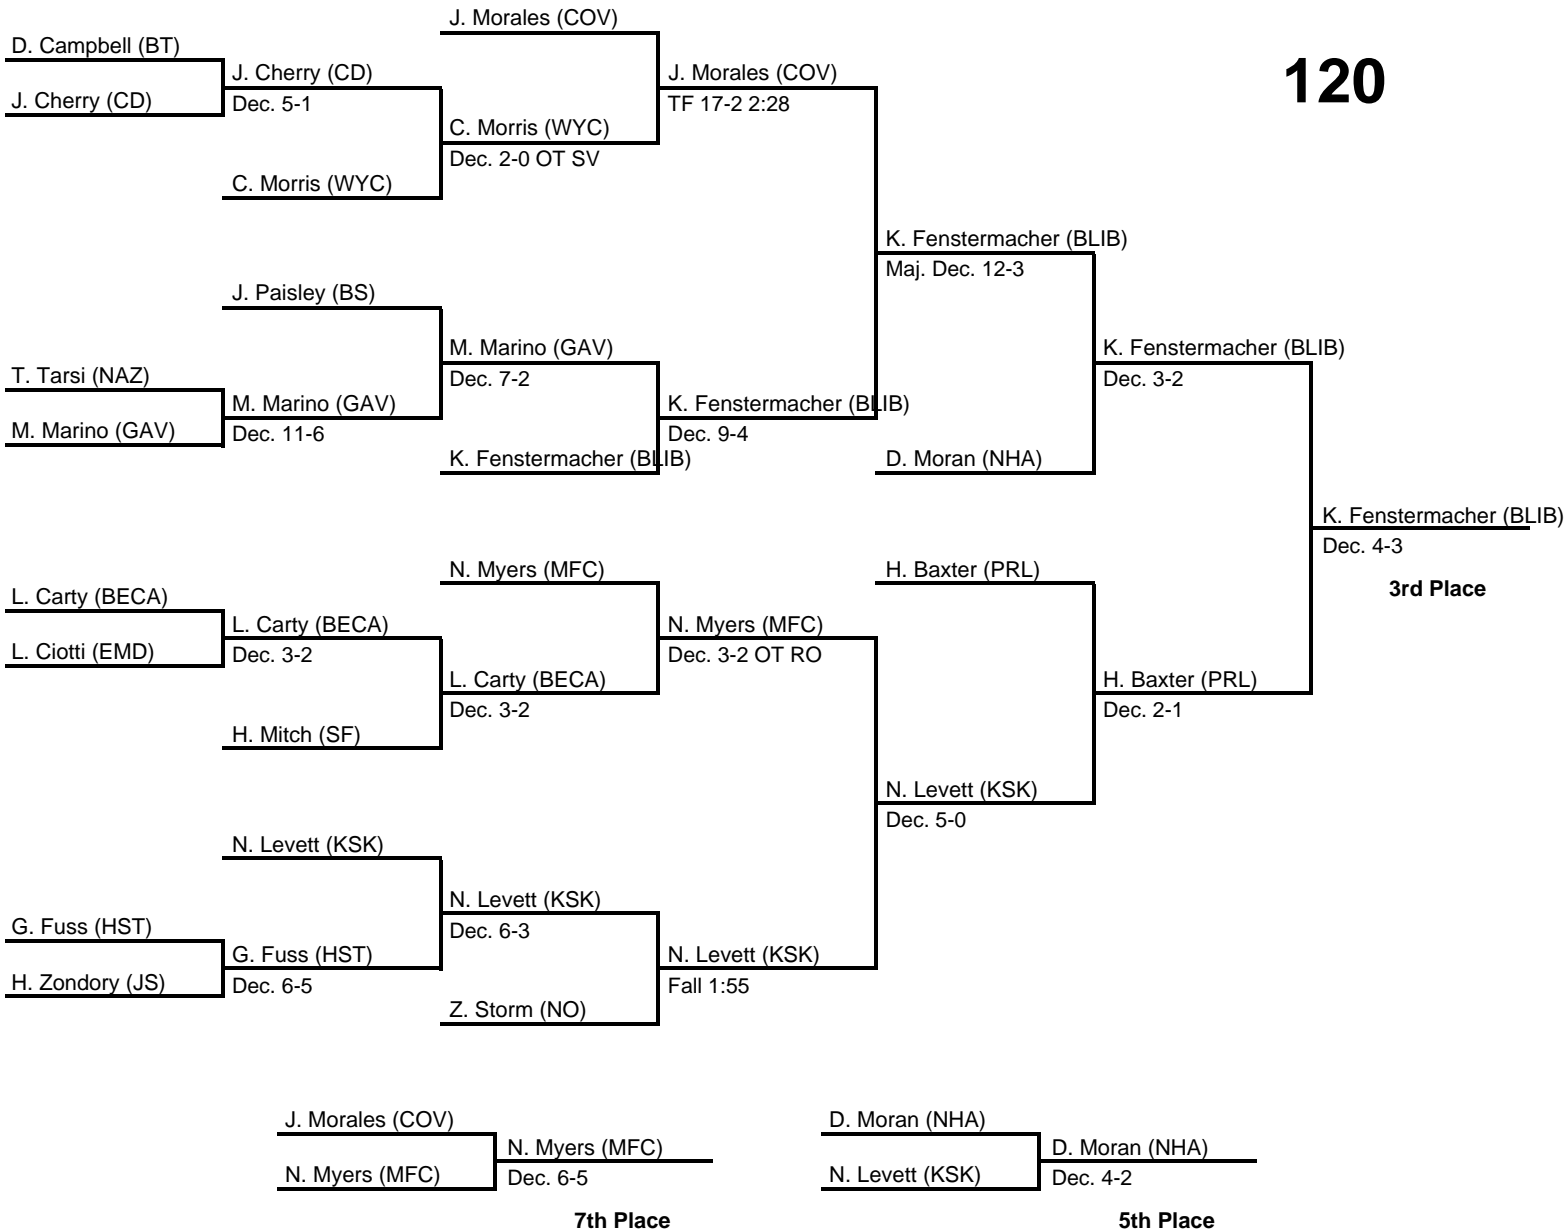

120

2016 PIAA Class AAA Wrestling Championships

at Giant Center, Hershey, PA -- March 10-12, 2016

results provided by
PA-Wrestling.com

120

2016 PIAA Class AAA Wrestling Championships

at Giant Center, Hershey, PA -- March 10-12, 2016